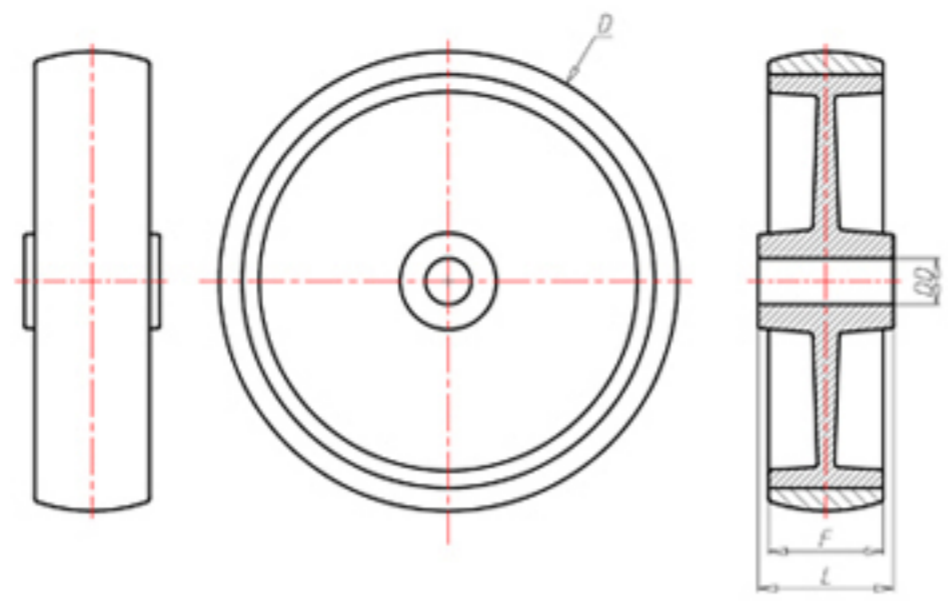

72 Shore A
 +80°C
 -40°C

	D	100
	F	33
	L	45
	DD	Ø 12
	LC	180

Code for plain bore wheel
AC10045

Code for wheel with roller bearing
AC10045R

Code for wheel with Inox roller bearing
AC10045RX