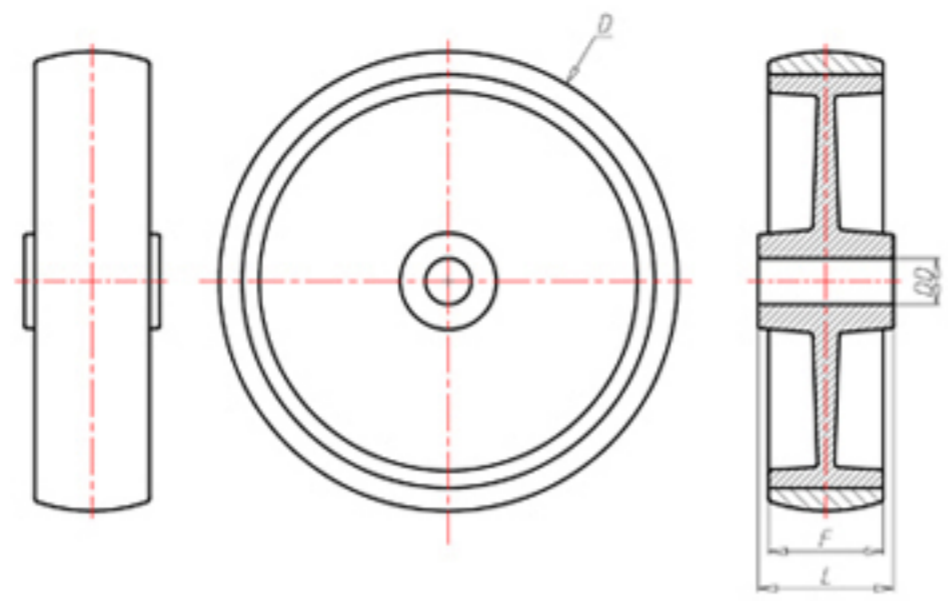

72 Shore A  
 +80°C  
 -40°C

	D	125
	F	35
	L	45
	DD	Ø 15
	LC	210

Code for plain bore wheel  
**AC12545**

Code for wheel with roller bearing  
**AC12545R**

Code for wheel with Inox roller bearing  
**AC12545RX**