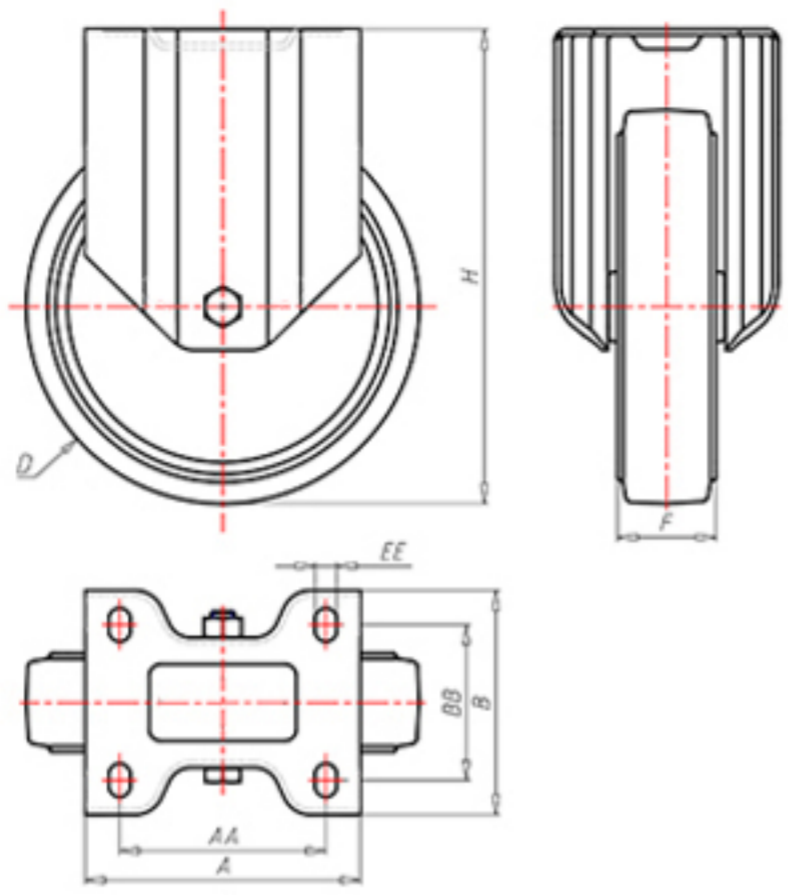

72 Shore A
+80°C
-40°C

	D	100
	F	33
	H	128
	AxB	100x85
	AAxBB	80x60
	EE	9
	LC	180

Code for plain bore wheel

ACFX10045

Code for wheel with Inox roller bearing

ACFX10045RX