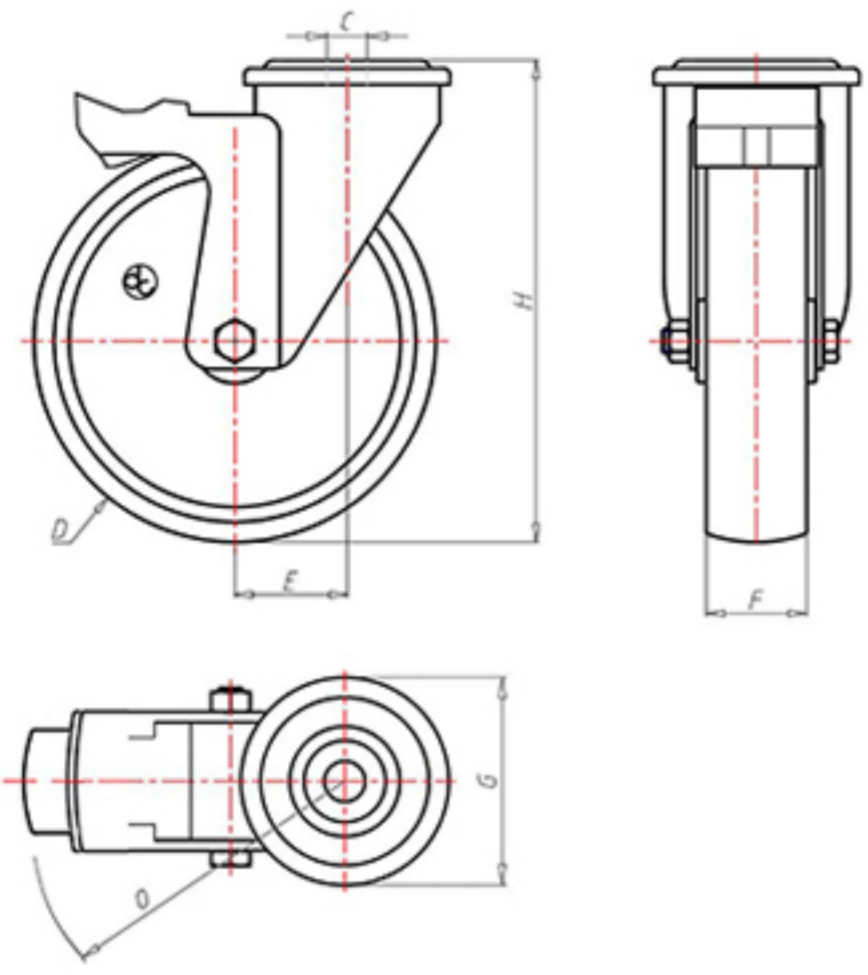

72 Shore A
+80°C
-40°C

	D	100
	F	33
	H	128
	G	Ø 77
	C	Ø 12
	E	42
	O	104
	LC	180

Code for plain bore wheel

XSPX10045FS

Code for wheel with Inox roller bearing

XSPX10045RXFS