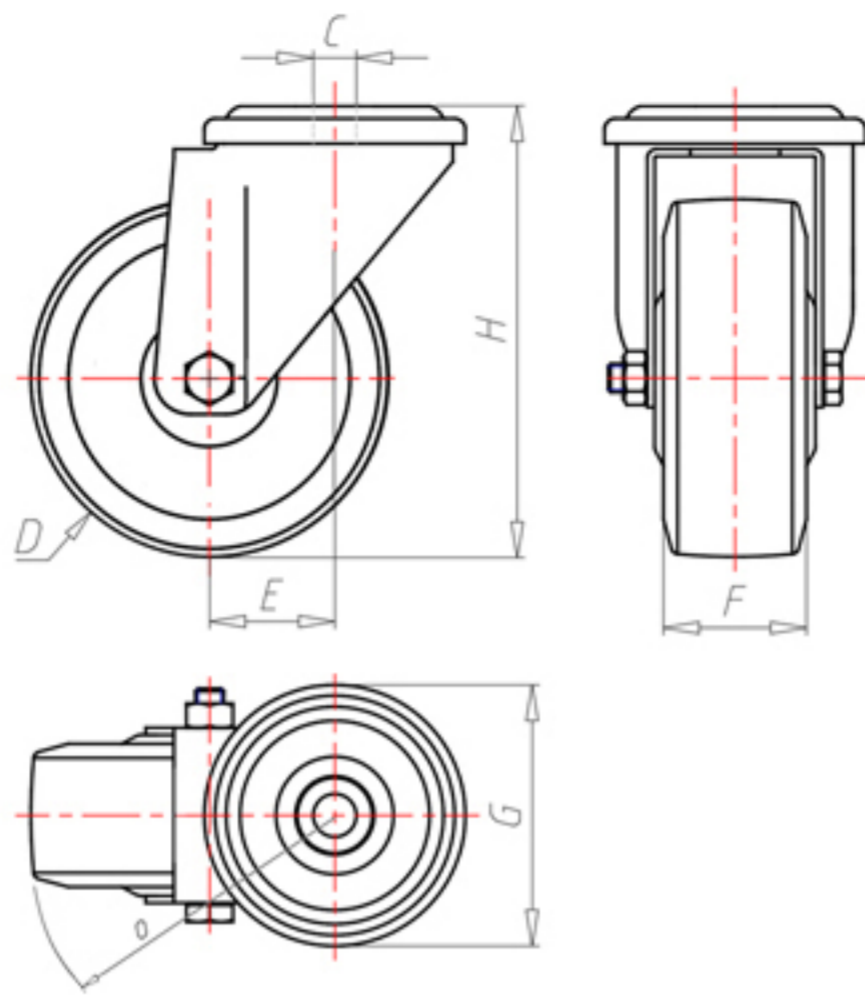

72 Shore A
+80°C
-40°C

	D	125
	F	35
	H	155
	G	Ø 77
	C	Ø 12
	E	44
	O	107
	LC	210

Code for plain bore wheel

ACPX12545

Code for wheel with Inox roller bearing

ACPX12545RX