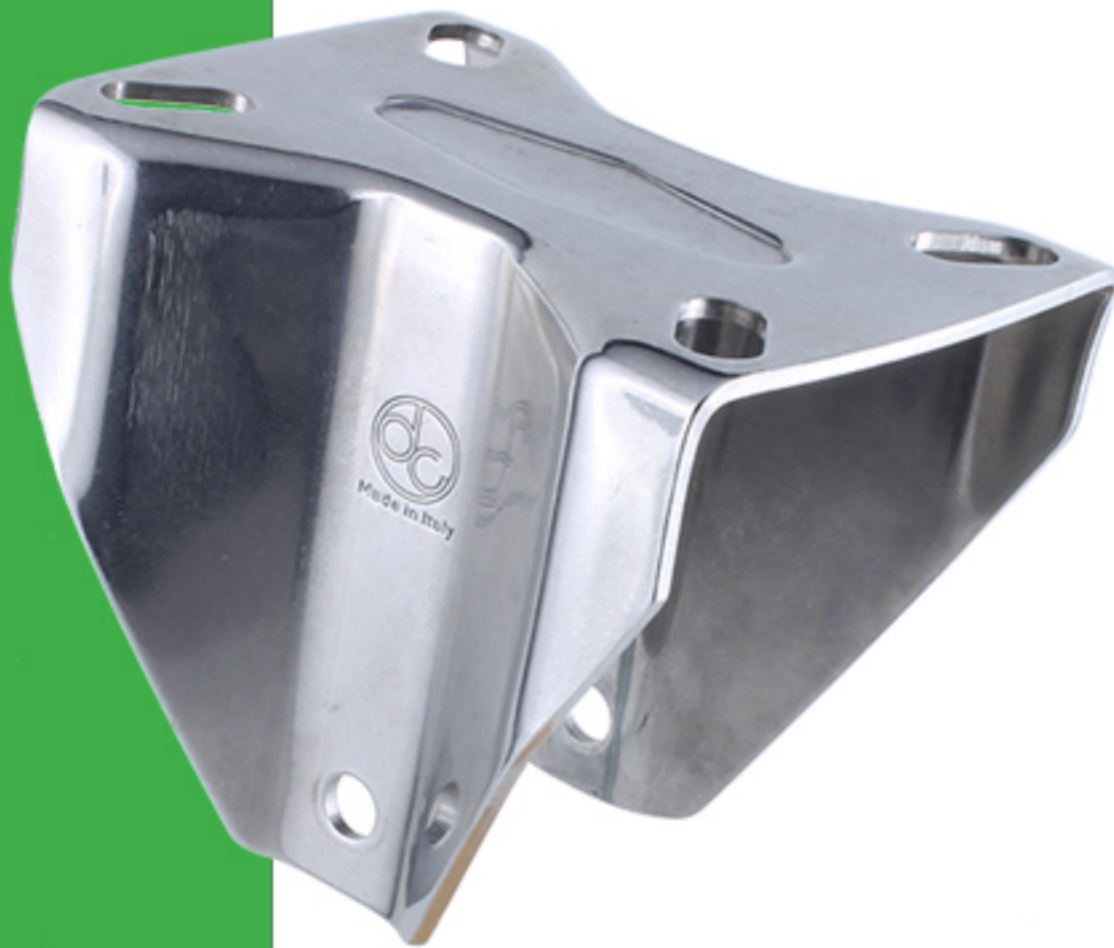

	80	
	F	41
	AxB	100x85
	AAxBB	80x60
	EE	9
	LC	240

Code for standard bracket

**FZ8040**