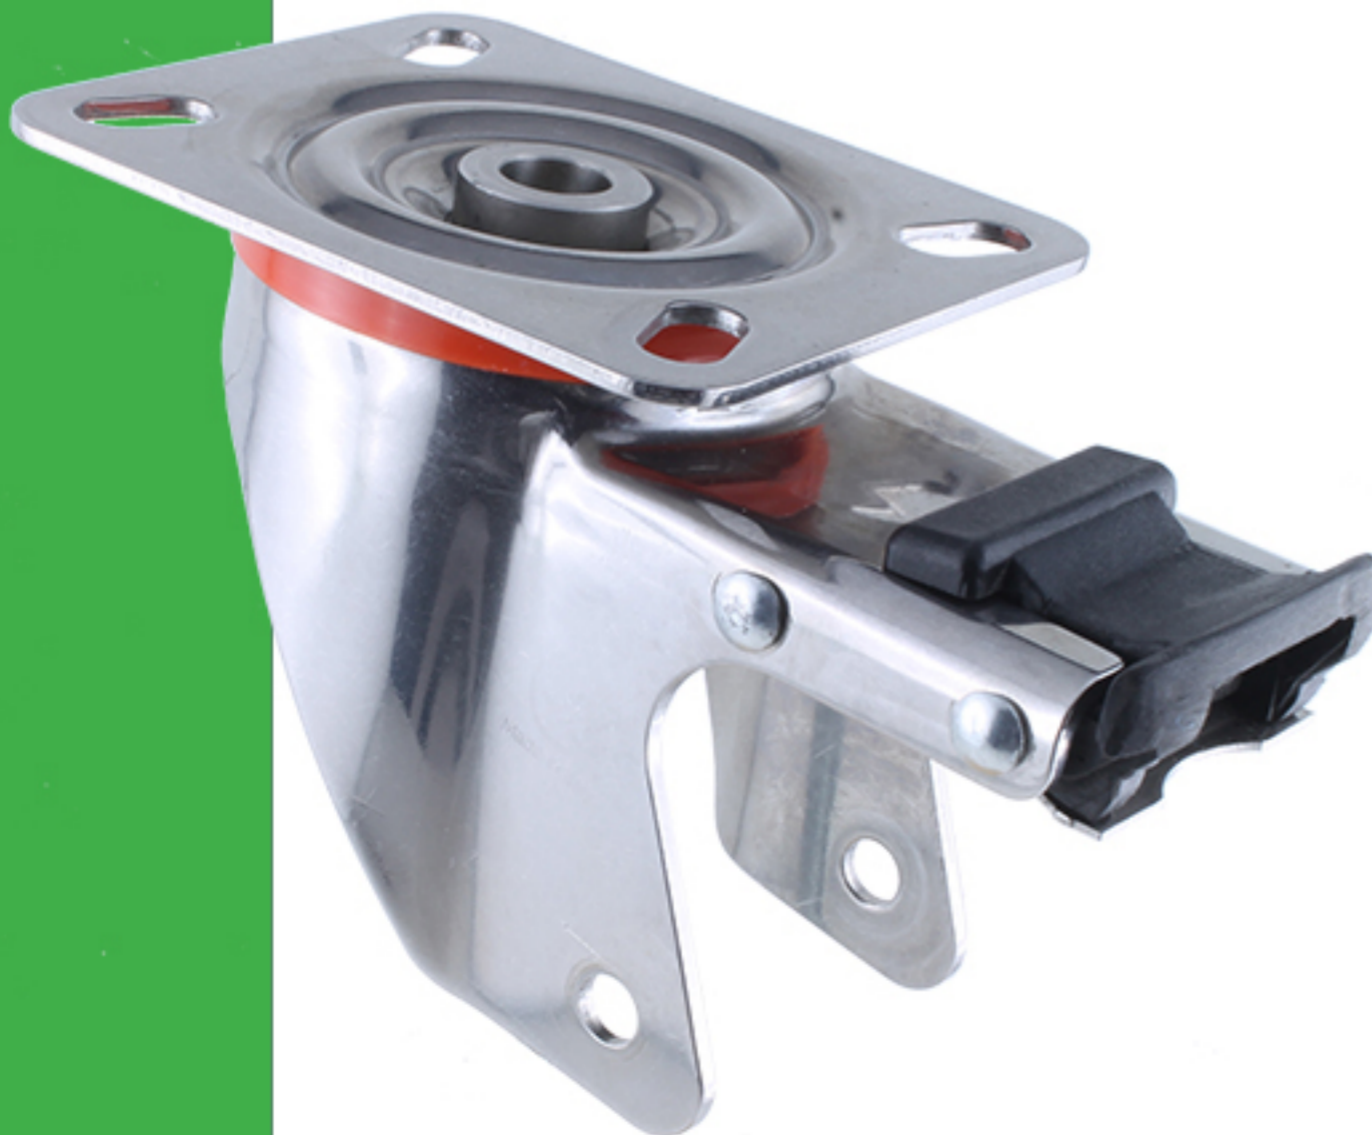

	125
	F 47
	AxB 100x85
	AAxBB 80x60
	EE 9
	E 44
	LC 230

Code for standard bracket

GZ12545FS