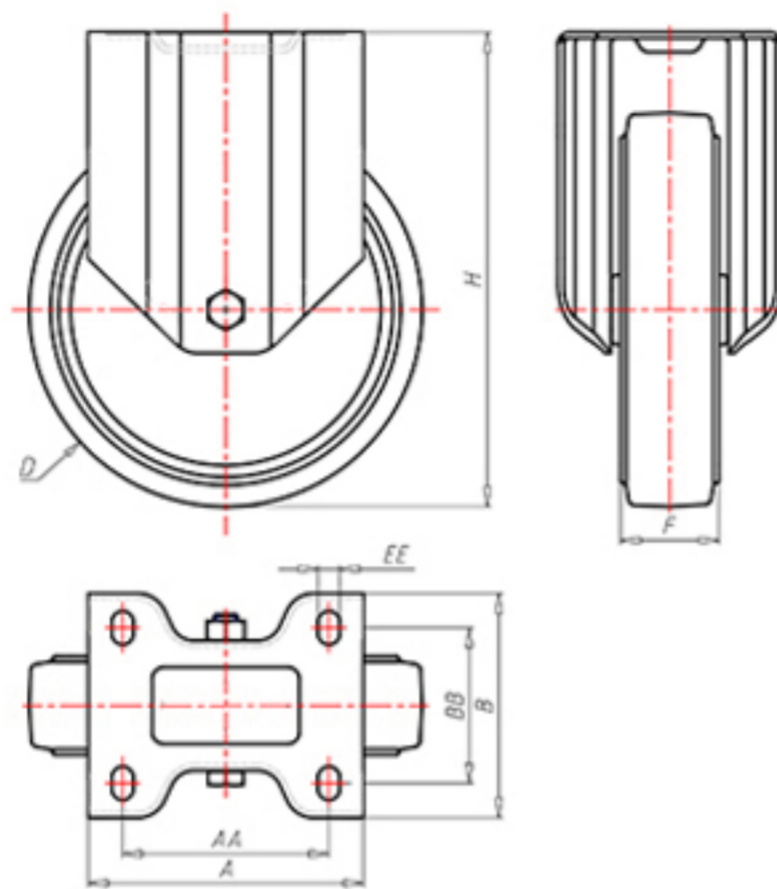

+150°C
-40°C

	D	125
	F	40
	H	155
	AxB	100x85
	AAxBB	80x60
	EE	9
	LC	260

Code for plain bore wheel

LFX12545

Code for wheel with coated bush

LFX12545BR

Code for wheel with double BT self-lube bush

-

Code for wheel with double HT ball bearing

-