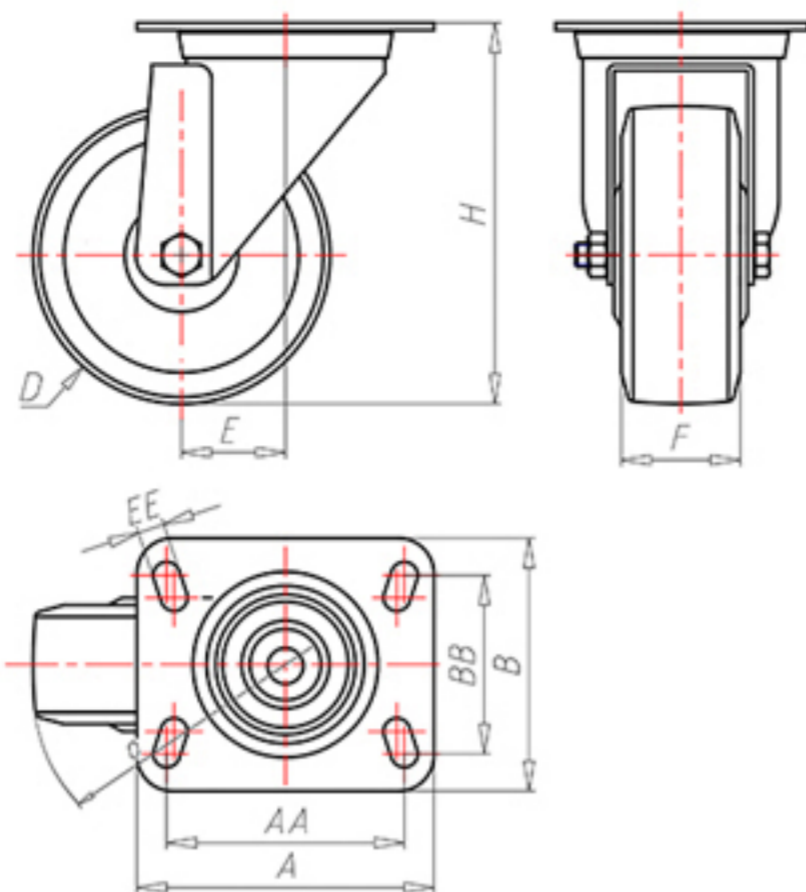

+150°C
-40°C

	D	100
	F	35
	H	128
	AxA	100x85
	AAxBB	80x60
	EE	9
	E	42
	O	92
	LC	220

Code for plain bore wheel

LGX10040

Code for wheel with coated bush

LGX10040BR

Code for wheel with double BT self-lube bush

LGX10040BT

Code for wheel with double HT ball bearing

-