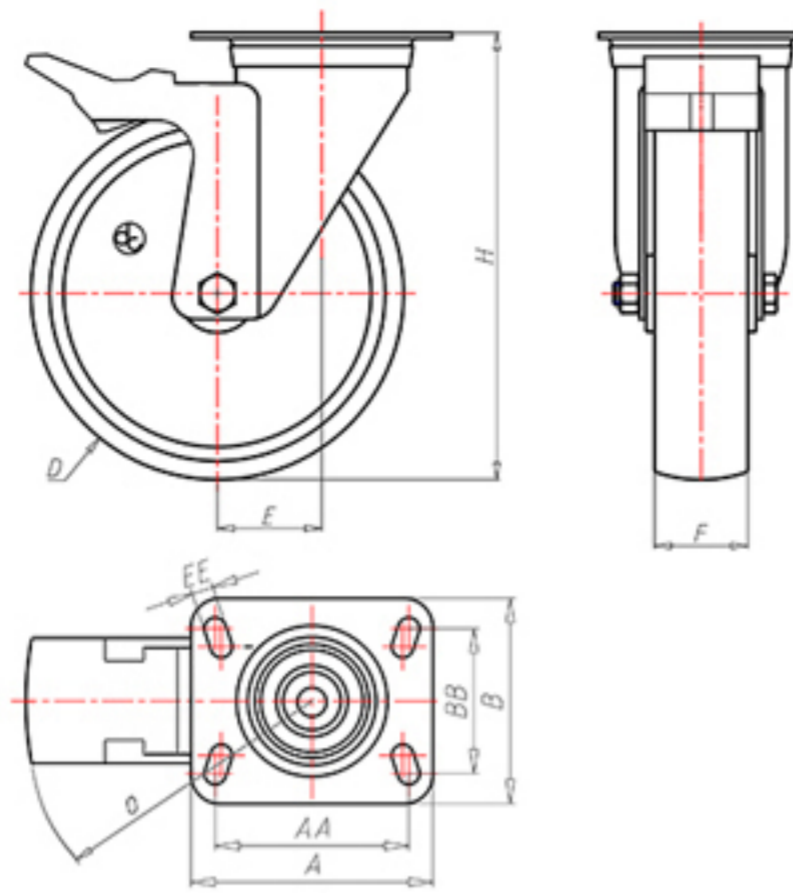

+150°C
-40°C

	D	100
	F	35
	H	128
	AxA	100x85
	AAxBB	80x60
	EE	9
	E	42
	O	124
	LC	220

Code for plain bore wheel

LGX10040FA

Code for wheel with coated bush

LGX10040BRFA

Code for wheel with double BT self-lube bush

LGX10040BTFA

Code for wheel with double HT ball bearing

-