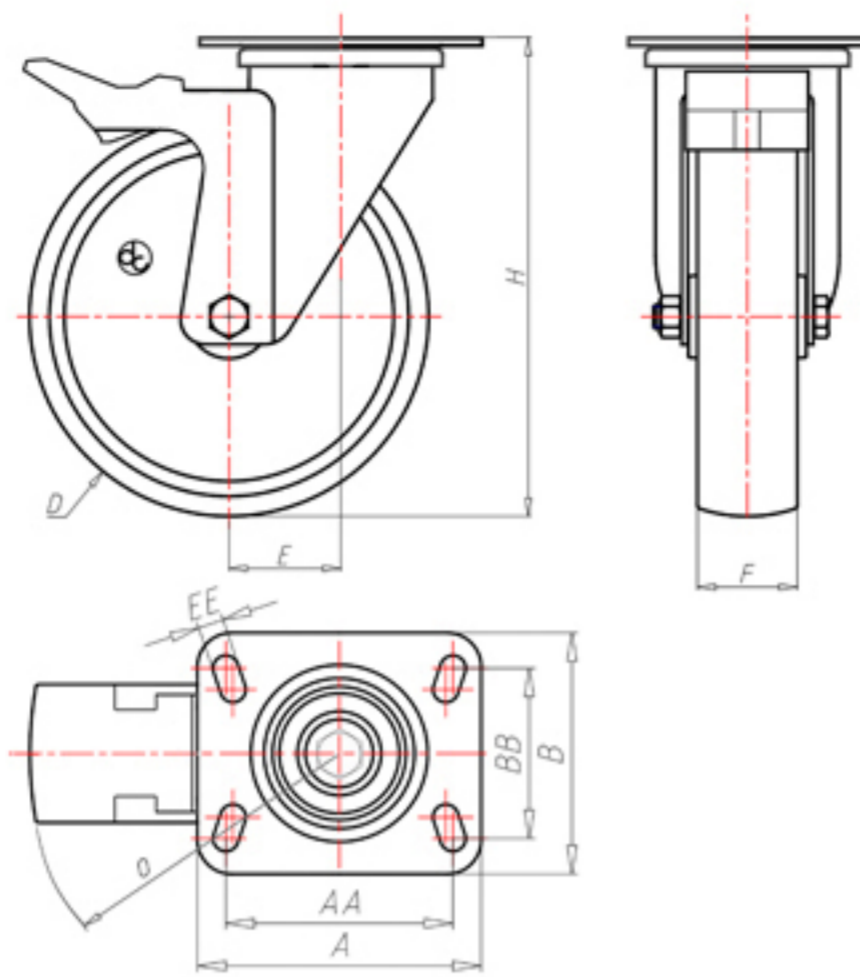

+150°C
-40°C

	D	80
	F	35
	H	110
	AxA	100x85
	AAxBB	80x60
	EE	9
	E	40
	O	124
	LC	230

Code for plain bore wheel

LGX10040PFA

Code for wheel with coated bush

LGX10040PBRFA

Code for wheel with double BT self-lube bush

LGX10040PBTFA

Code for wheel with double HT ball bearing

-