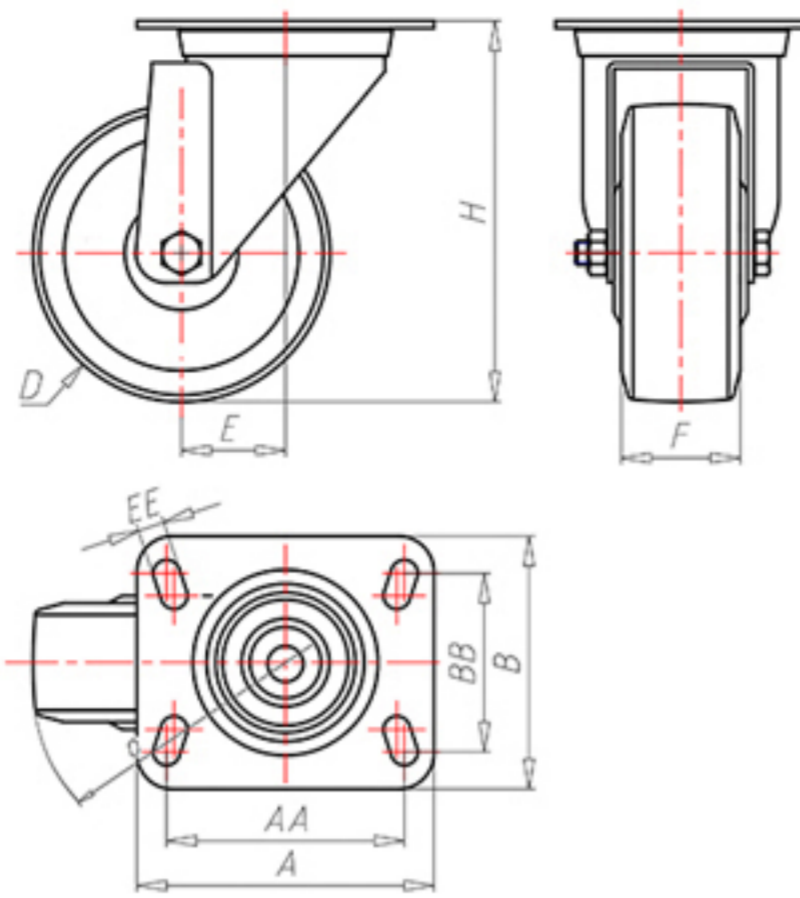

+150°C
-40°C

	D	125
	F	40
	H	155
	AxA	100x85
	AAxBB	80x60
	EE	9
	E	44
	O	107
	LC	230

Code for plain bore wheel

LGX12545

Code for wheel with coated bush

LGX12545BR

Code for wheel with double BT self-lube bush

-

Code for wheel with double HT ball bearing

-