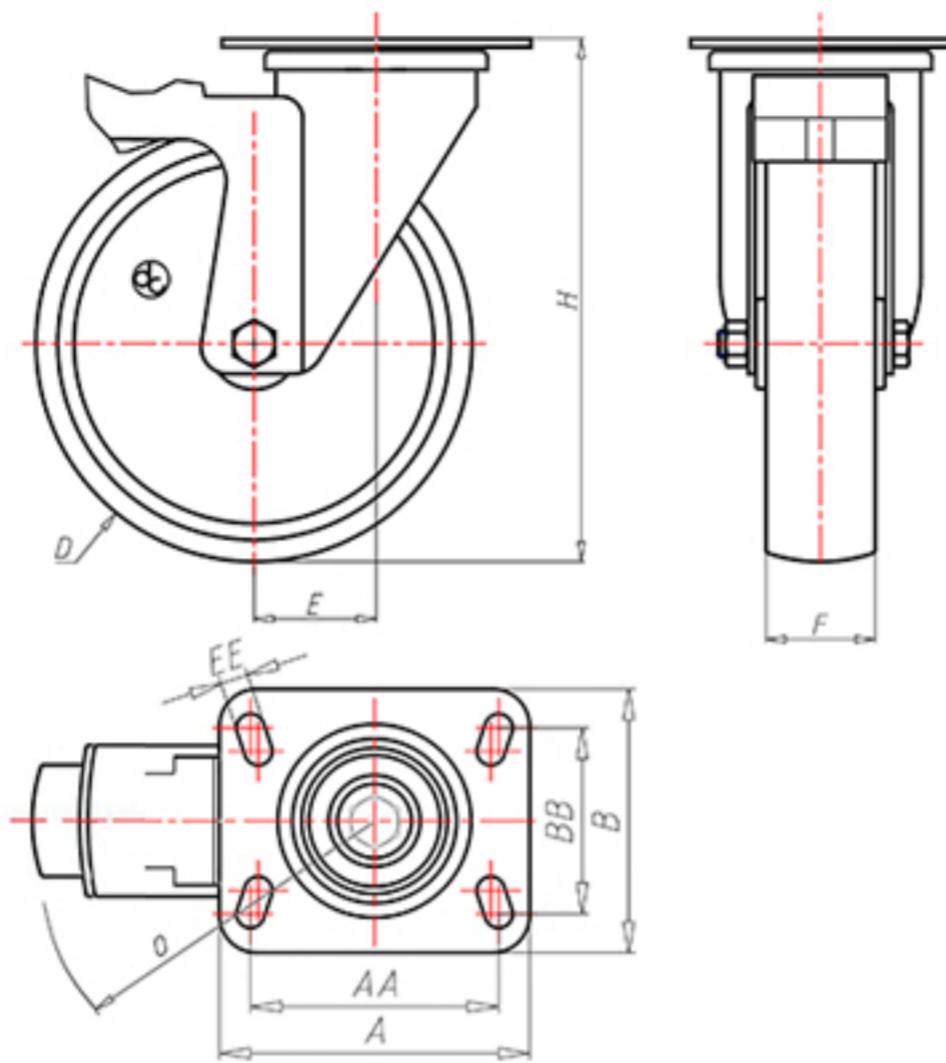

+150°C
-40°C

	D	125
	F	40
	H	158
	AxA	100x85
	AAxBB	80x60
	EE	9
	E	44
	O	124
	LC	260

Code for plain bore wheel

LGX12545PFS

Code for wheel with coated bush

LGX12545PBRFS

Code for wheel with double BT self-lube bush

-

Code for wheel with double HT ball bearing

-