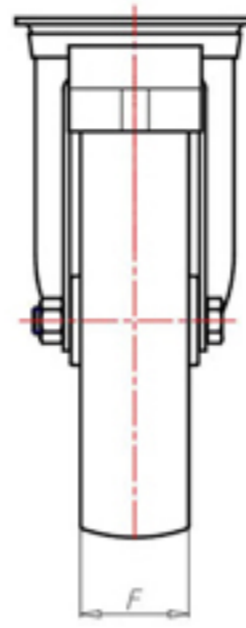

+150°C
-40°C

	D	125
	F	40
	H	155
	AxA	100x85
	AAxBB	80x60
	EE	9
	E	44
	O	124
	LC	230

Code for plain bore wheel

LGZ12545FS

Code for wheel with coated bush

LGZ12545BRFS

Code for wheel with double BT self-lube bush

-

Code for wheel with double HT ball bearing

-