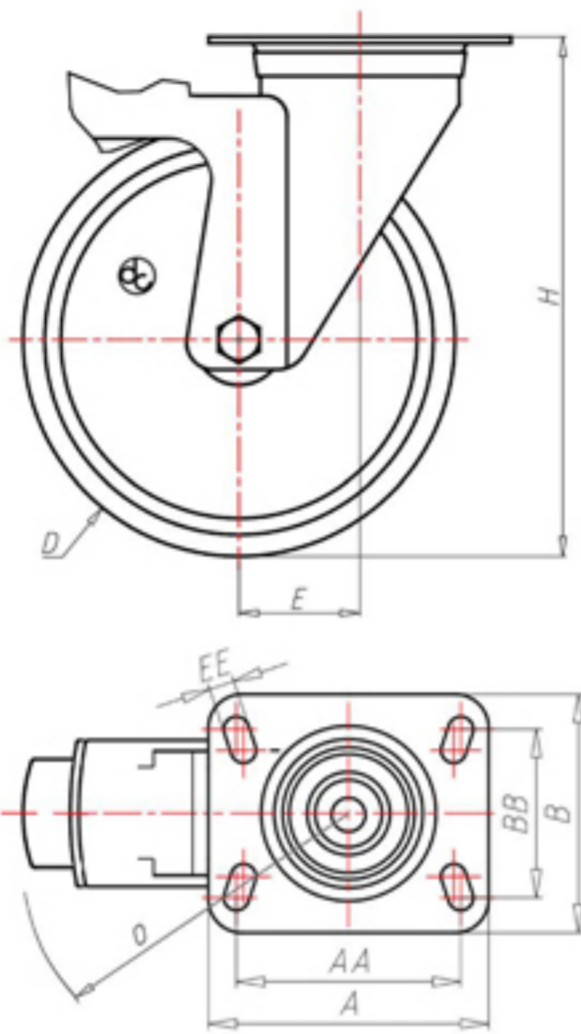

+150°C
-40°C

	D	125
	F	40
	H	155
	AxA	100x85
	AAxBB	80x60
	EE	9
	E	44
	O	124
	LC	230

Code for plain bore wheel

LGZ12545FS

Code for wheel with coated bush

LGZ12545BRFS

Code for wheel with double BT self-lube bush

-

Code for wheel with double HT ball bearing

-