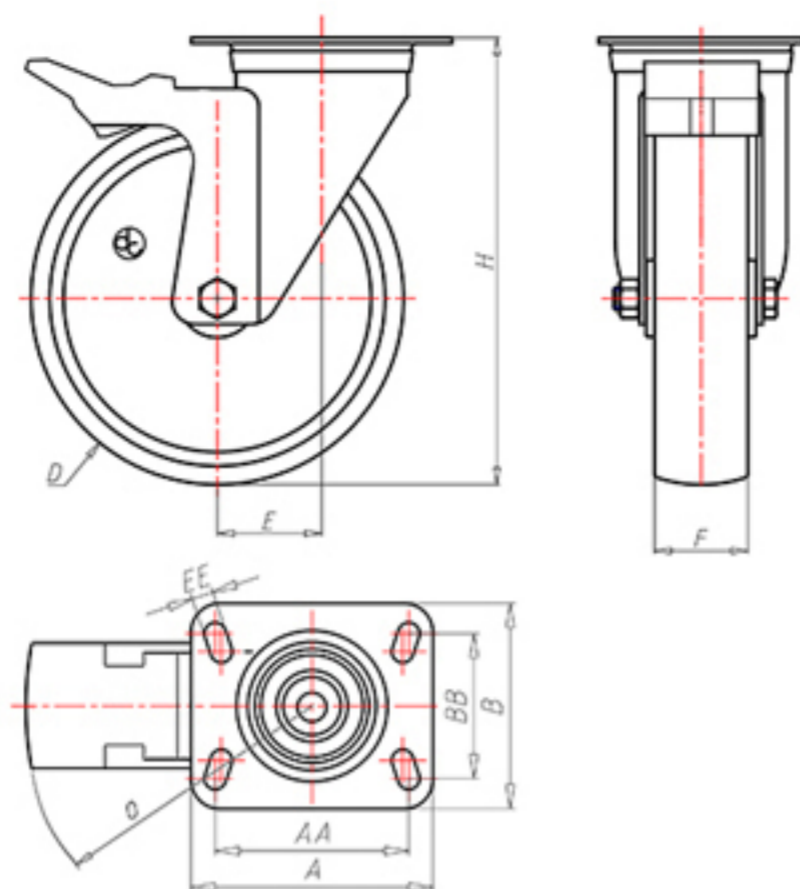

+150°C  
-40°C

	D	80
	F	35
	H	108
	AxA	100x85
	AAxBB	80x60
	EE	9
	E	40
	O	124
	A	
	LC	200

Code for plain bore wheel

**LGZ8040FA**

Code for wheel with coated bush

**LGZ8040BRFA**

Code for wheel with double BT self-lube bush

**LGZ8040BTFA**

Code for wheel with double HT ball bearing

-