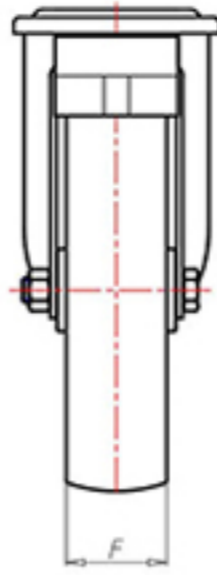

+150°C  
-40°C

	D	150
	F	40
	H	181
	G	Ø 77
	C	Ø 12
	E	46
	O	124
	LC	250

Code for plain bore wheel

LPX15045FS

Code for wheel with coated bush

LPX15045BRFS

Code for wheel with double BT self-lube bush

-

Code for wheel with double HT ball bearing

-