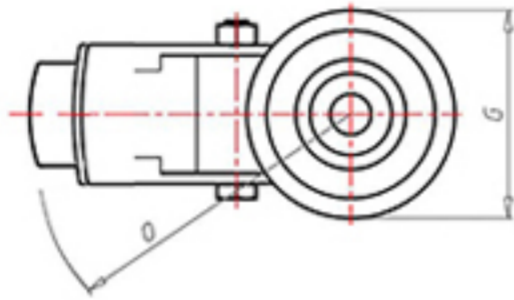

+150°C  
-40°C

	D	150
	F	40
	H	181
	G	Ø 77
	C	Ø 12
	E	46
	O	124
	LC	250

Code for plain bore wheel

LPX15045FS

Code for wheel with coated bush

LPX15045BRFS

Code for wheel with double BT self-lube bush

-

Code for wheel with double HT ball bearing

-