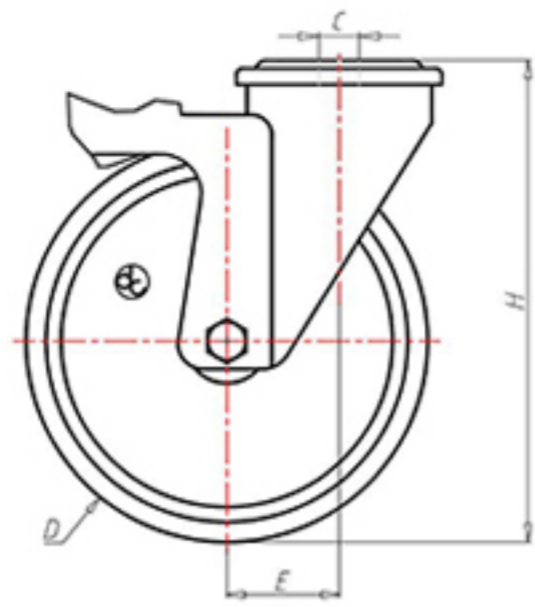

+150°C  
-40°C

	D	150
	F	40
	H	181
	G	Ø 77
	C	Ø 12
	E	46
	O	124
	LC	250

Code for plain bore wheel

LPX15045FS

Code for wheel with coated bush

LPX15045BRFS

Code for wheel with double BT self-lube bush

-

Code for wheel with double HT ball bearing

-