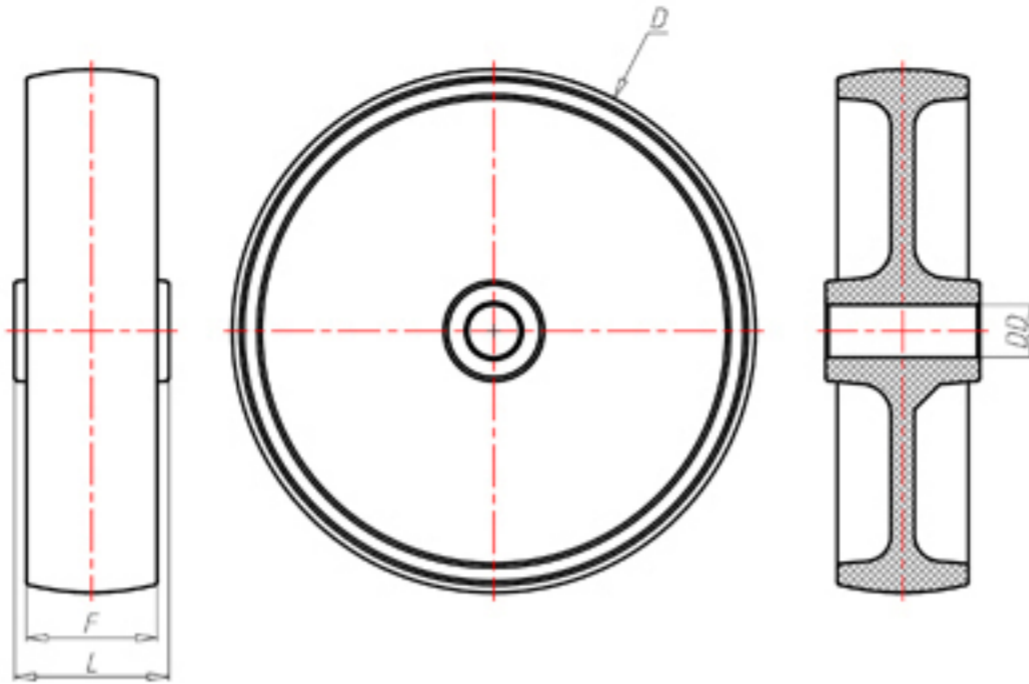

+150°C  
-40°C

	D	125
	F	40
	L	45
	DD	Ø 15
	LC	400

Code for plain bore wheel

LTW12545

Code for wheel with coated bush

-

Code for wheel with double BT self-lube bush

-

Code for wheel with double HT ball bearing

-