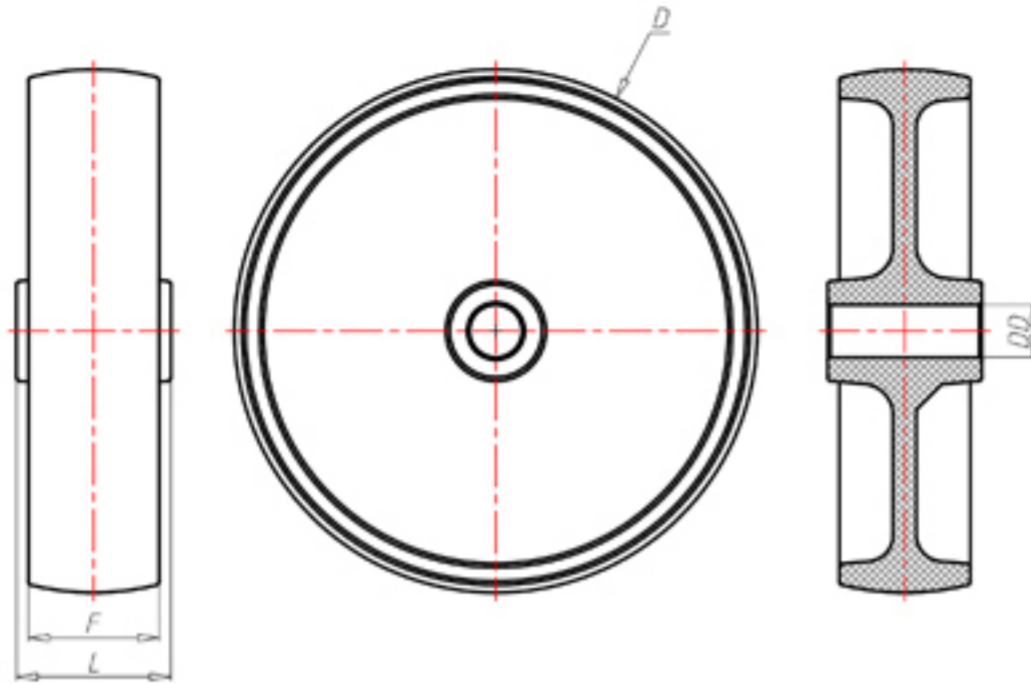

+150°C  
-40°C

	D	155
	F	40
	L	45
	DD	Ø 15
	LC	600

Code for plain bore wheel

**LTW15045**

Code for wheel with coated bush

-

Code for wheel with double BT self-lube bush

-

Code for wheel with double HT ball bearing

-