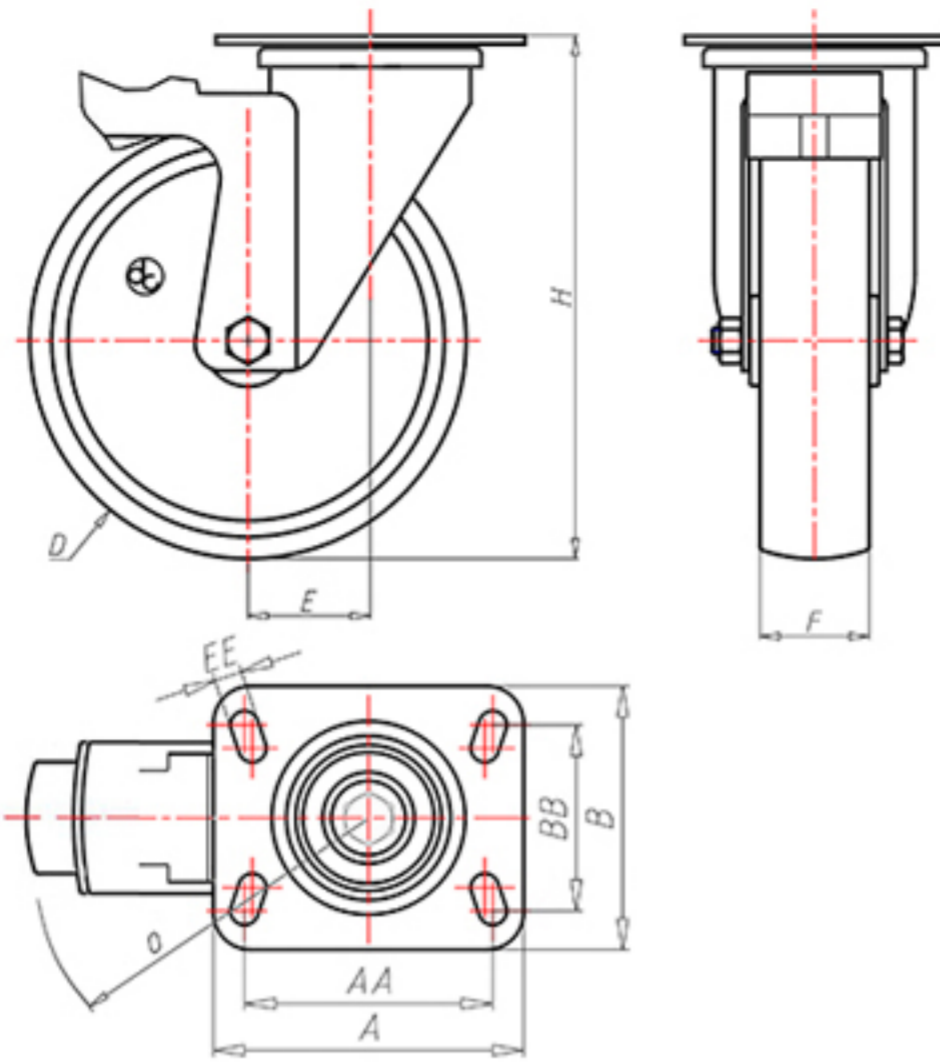

**DITHERM  
MTW**

+300°C  
-40°C

**INOX**

	D	125
	F	40
	H	158
	AxB	100x85
	AAxBB	80x60
	EE	9
	E	44
	O	124
	LC	230

Code for plain bore wheel

**MGX12545PFS**

Code for wheel with coated bush

**MGX12545PBRFS**

Code for wheel with double BT self-lube bush

**MGX12545PBTFS**

Code for wheel with double HT ball bearing

-

Code wheel with double sintered bronze bush

-