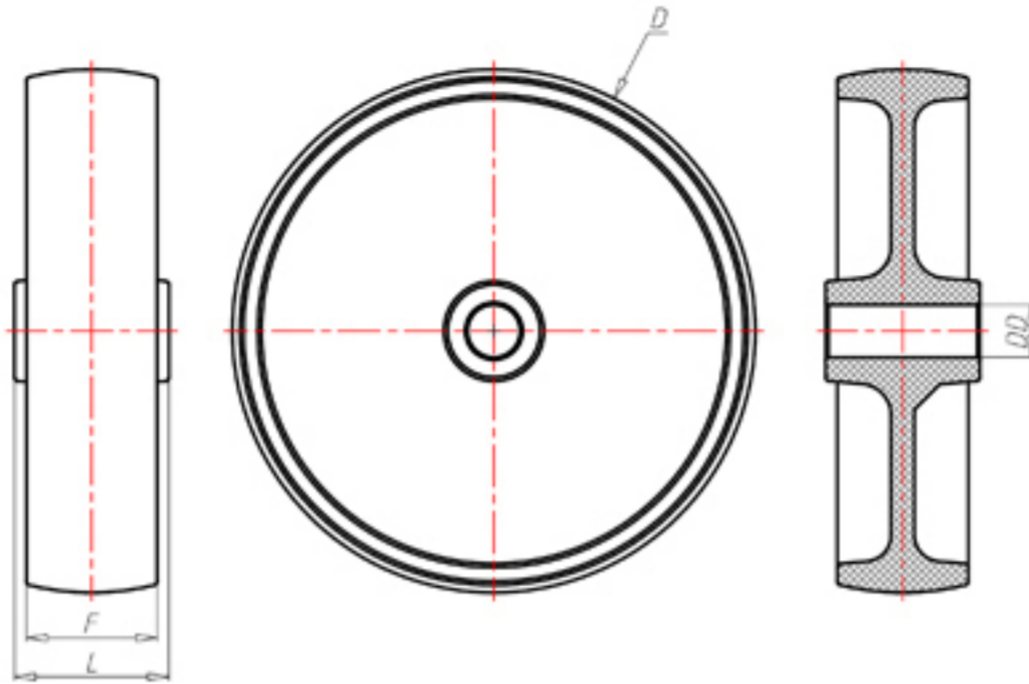

+300°C  
-40°C

	D	150
	F	45
	L	58
	DD	Ø 20
	LC	300

Code for plain bore wheel

MTW150

Code for wheel with coated bush

-

Code for wheel with double BT self-lube bush

-

Code for wheel with double HT ball bearing

-

Code wheel with double sintered bronze bush

-