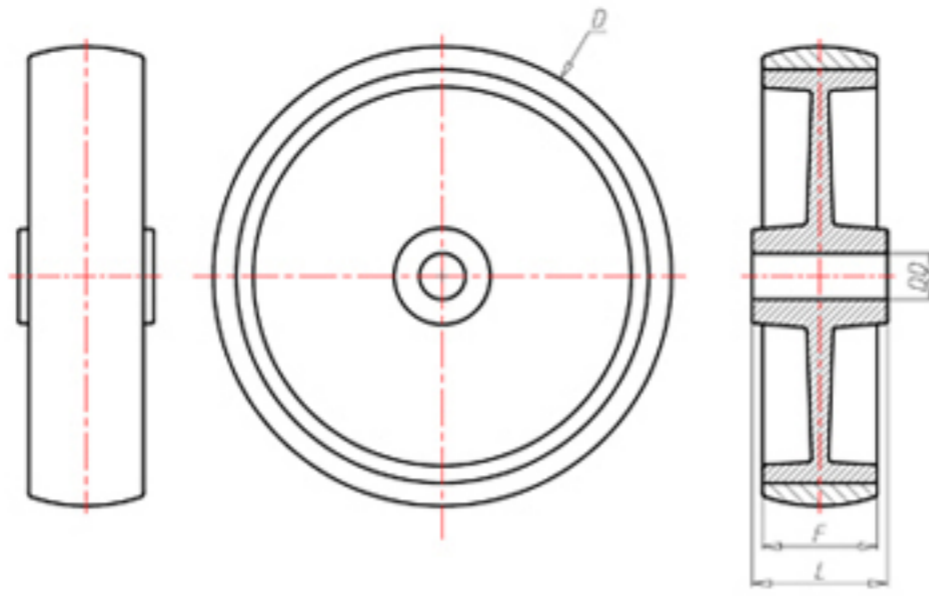

70 Shore D
+90°C
-40°C

	D	125
	F	40
	L	45
	DD	Ø 15
	LC	400

Code for plain bore wheel

NY12545

Code for wheel with roller bearing

NY12545R

Code for wheel with Inox roller bearing

NY12545RX