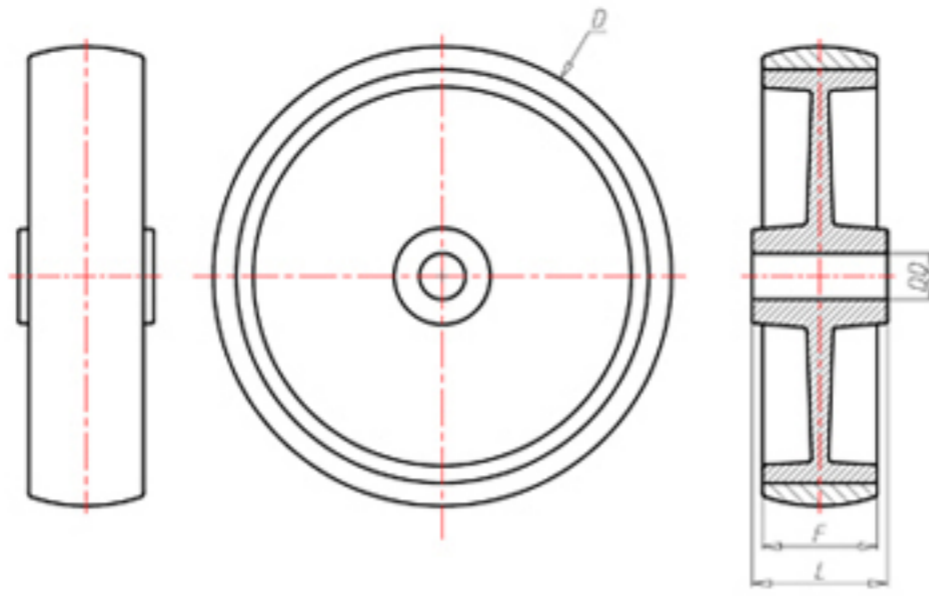

70 Shore D
+90°C
-40°C

	D	150
	F	40
	L	45
	DD	Ø 15
	LC	550

Code for plain bore wheel

NY15045

Code for wheel with roller bearing

NY15045R

Code for wheel with Inox roller bearing

NY15045RX