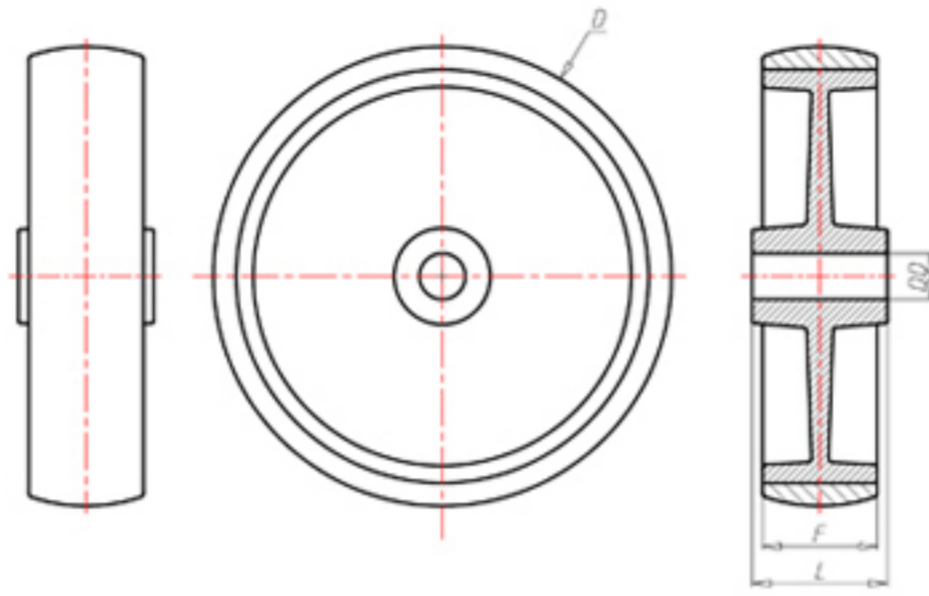

70 Shore D
+90°C
-40°C

| | | |
|--|----|------|
| | D | 150 |
| | F | 40 |
| | L | 58 |
| | DD | Ø 20 |
| | LC | 650 |

Code for plain bore wheel

NY15060

Code for wheel with roller bearing

NY15060R

Code for wheel with Inox roller bearing