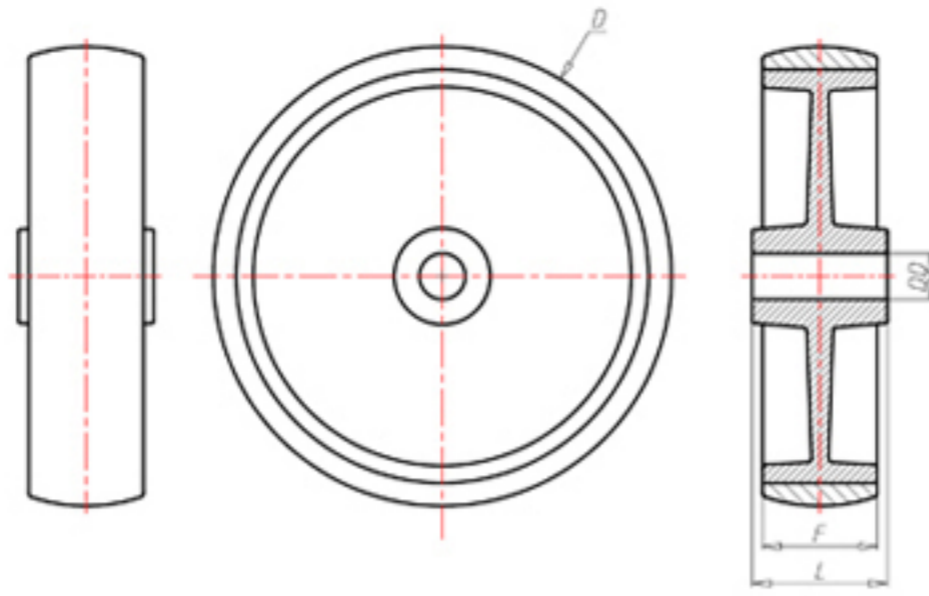

70 Shore D
+90°C
-40°C

	D	80
	F	35
	L	40
	DD	Ø 12
	LC	250

Code for plain bore wheel

NY8040

Code for wheel with roller bearing

NY8040R

Code for wheel with Inox roller bearing

NY8040RX