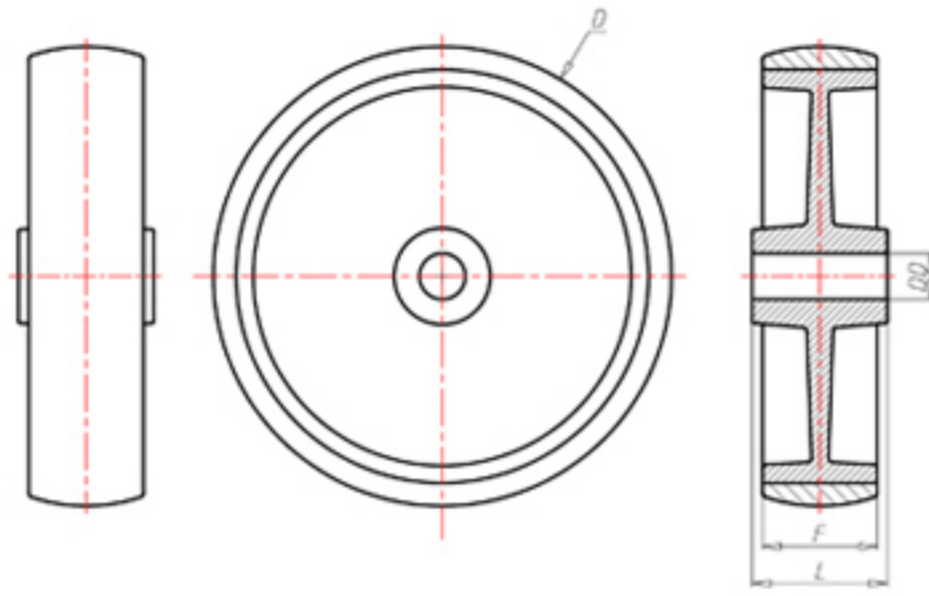

70 Shore D  
+90°C  
-40°C

	D	80
	F	35
	L	45
	DD	Ø 12
	LC	250

Code for plain bore wheel

NY8045

Code for wheel with roller bearing

NY8045R

Code for wheel with Inox roller bearing

NY8045RX