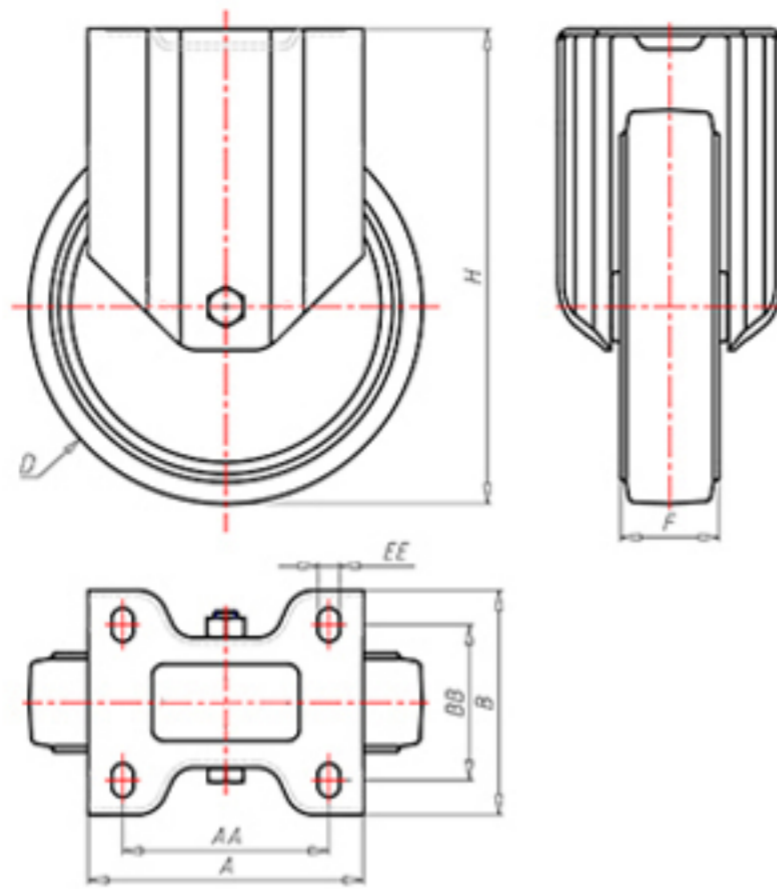

POLY-D

70 Shore D
+90°C
-40°C

INOX

	D	100
	F	33
	H	128
	AxB	100x85
	AAxBB	80x60
	EE	9
	LC	250

Code for plain bore wheel

NYFX10045

Code for wheel with roller bearing

-

Code for wheel with Inox roller bearing

NYFX10045RX