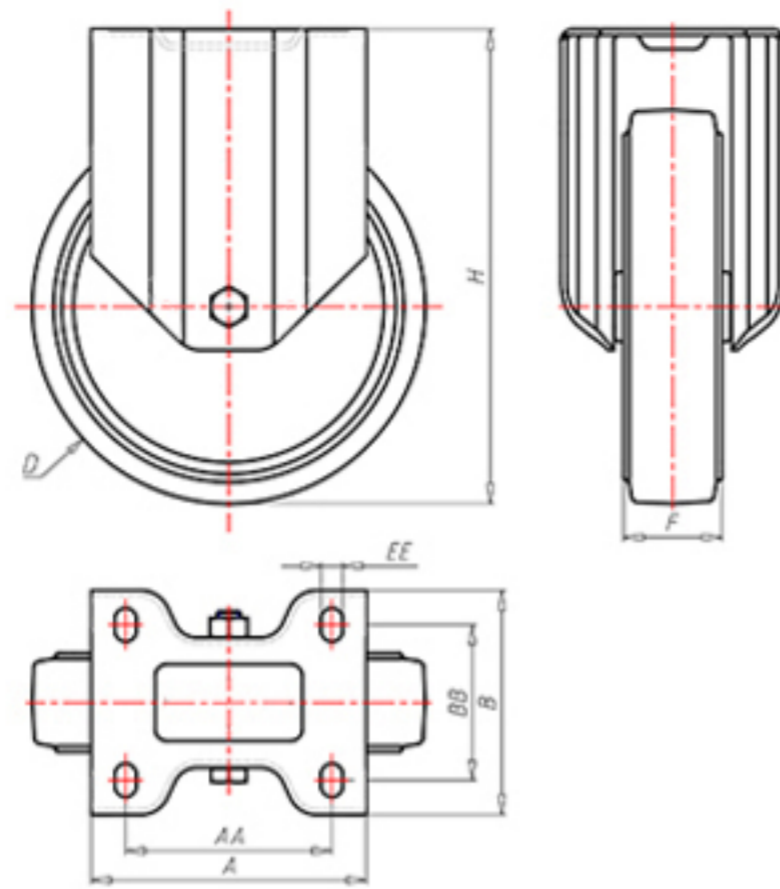

70 Shore D
+90°C
-40°C

	D	80
	F	33
	H	108
	AxB	100x85
	AAxBB	80x60
	EE	9
	LC	210

Code for plain bore wheel

NYFX8045

Code for wheel with roller bearing

-

Code for wheel with Inox roller bearing

NYFX8045RX