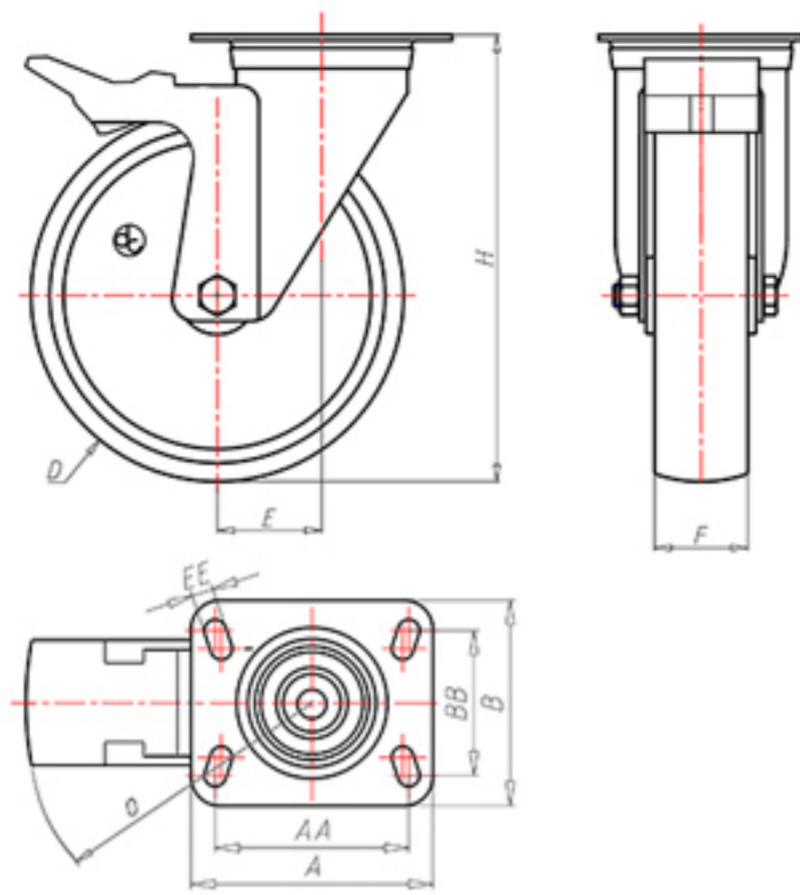

70 Shore D
+90°C
-40°C

	D	125
	F	35
	H	155
	AxB	100x85
	AAxBB	80x60
	EE	9
	E	44
	O	124
	LC	230

Code for plain bore wheel
NYGX12545FA

Code for wheel with roller bearing
-

Code for wheel with Inox roller bearing
NYGX12545RXFA