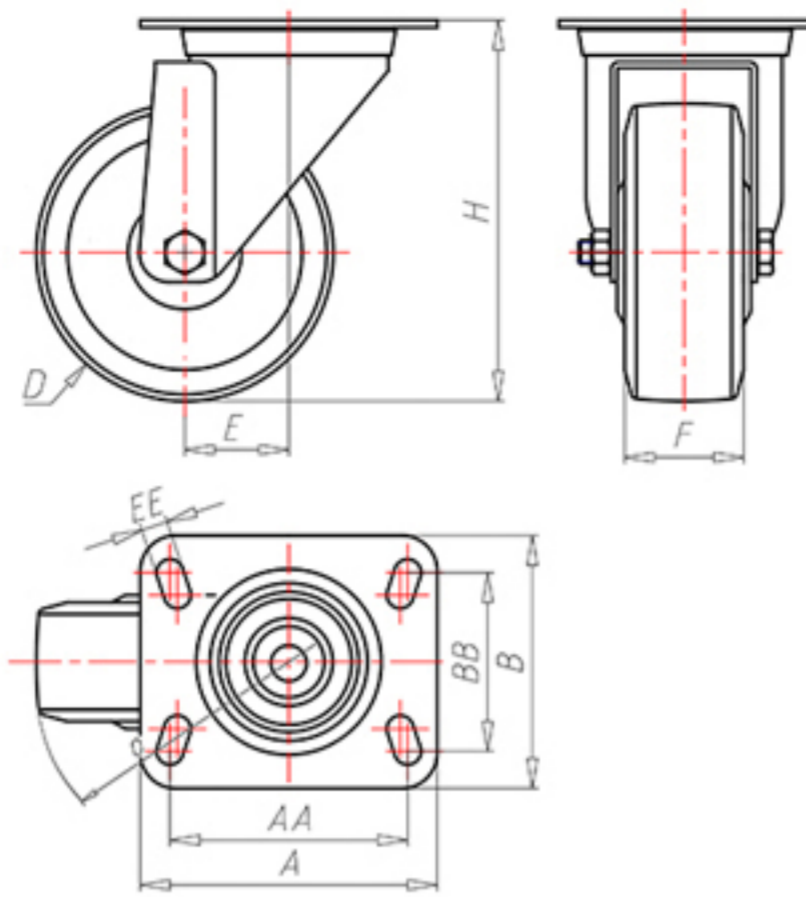

70 Shore D
+90°C
-40°C

| | | |
|--|-------|--------|
| | D | 150 |
| | F | 40 |
| | H | 181 |
| | AxB | 100x85 |
| | AAxBB | 80x60 |
| | EE | 9 |
| | E | 46 |
| | O | 120 |
| | LC | 250 |

Code for plain bore wheel

NYGX15045

Code for wheel with roller bearing

-

Code for wheel with Inox roller bearing

NYGX15045RX