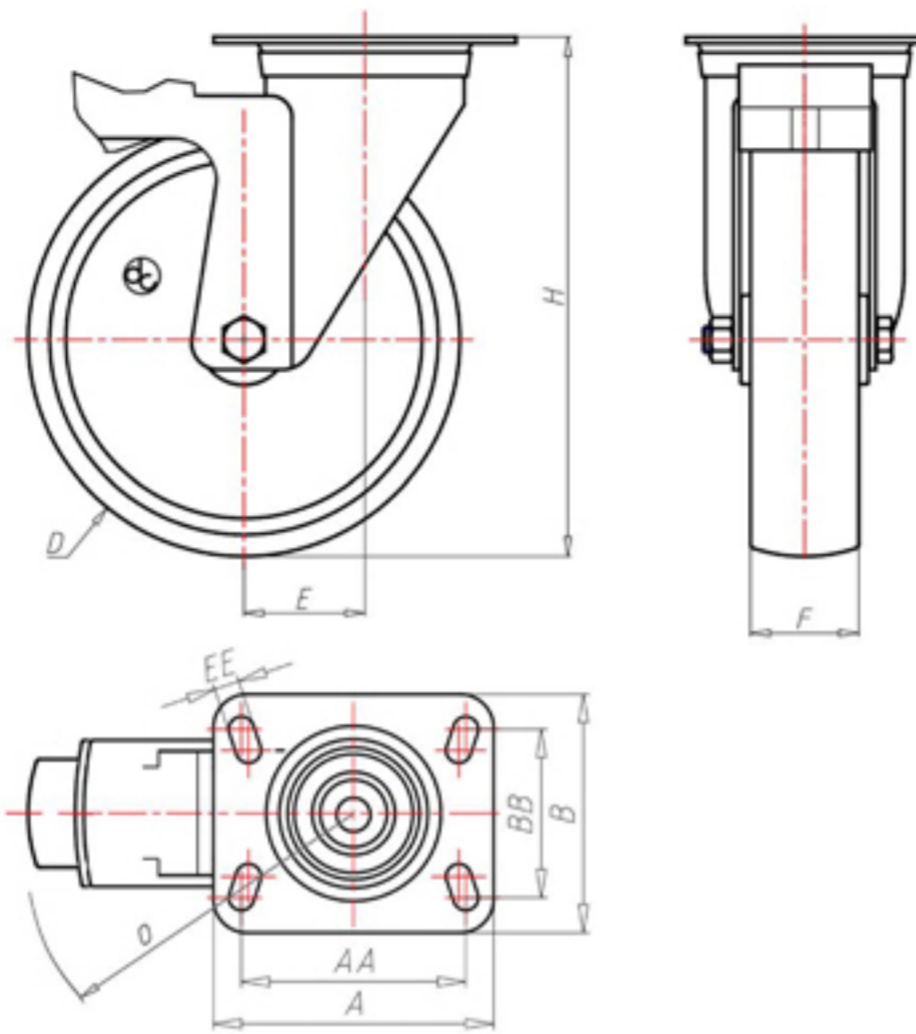

70 Shore D
+90°C
-40°C

	D	80
	F	33
	H	108
	AxB	100x85
	AAxBB	80x60
	EE	9
	E	40
	O	124
	LC	200

Code for plain bore wheel

NYGX8045FS

Code for wheel with roller bearing

-

Code for wheel with Inox roller bearing

NYGX8045RXFS