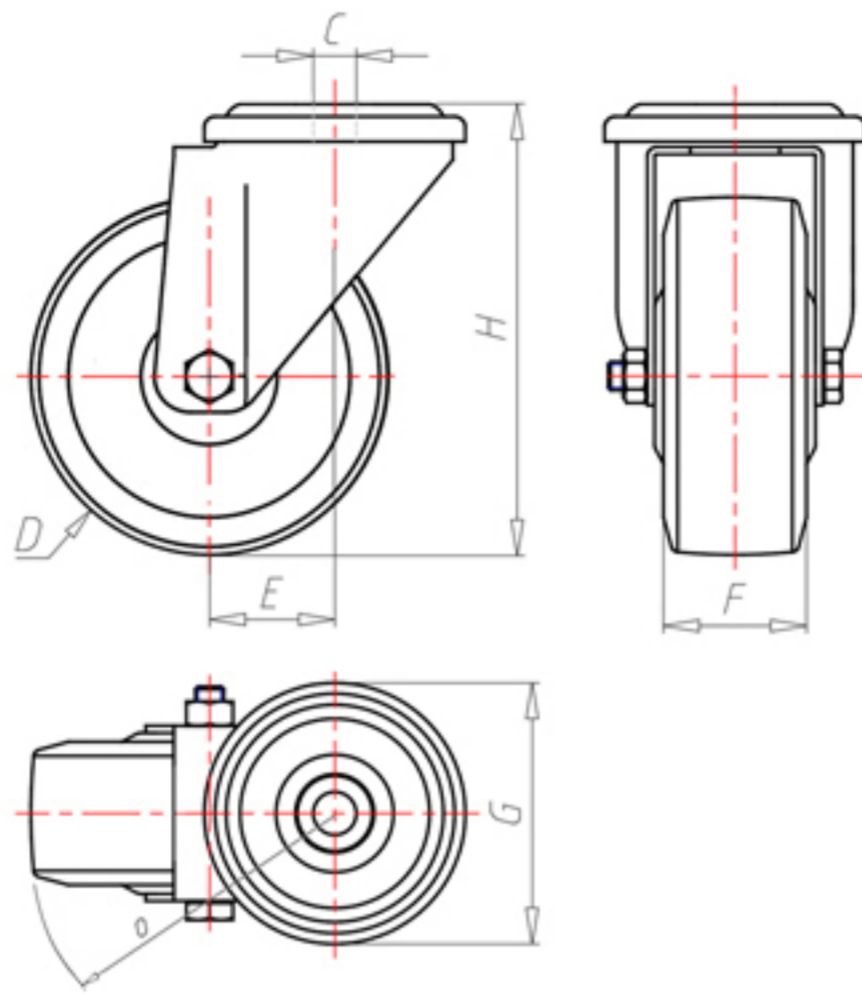

70 Shore D
+90°C
-40°C

| | | |
|--|----|------|
| | D | 100 |
| | F | 33 |
| | H | 128 |
| | G | Ø 77 |
| | C | Ø 12 |
| | E | 42 |
| | O | 92 |
| | LC | 220 |

Code for plain bore wheel

NYPX10040

Code for wheel with roller bearing

-

Code for wheel with Inox roller bearing

NYPX10040RX