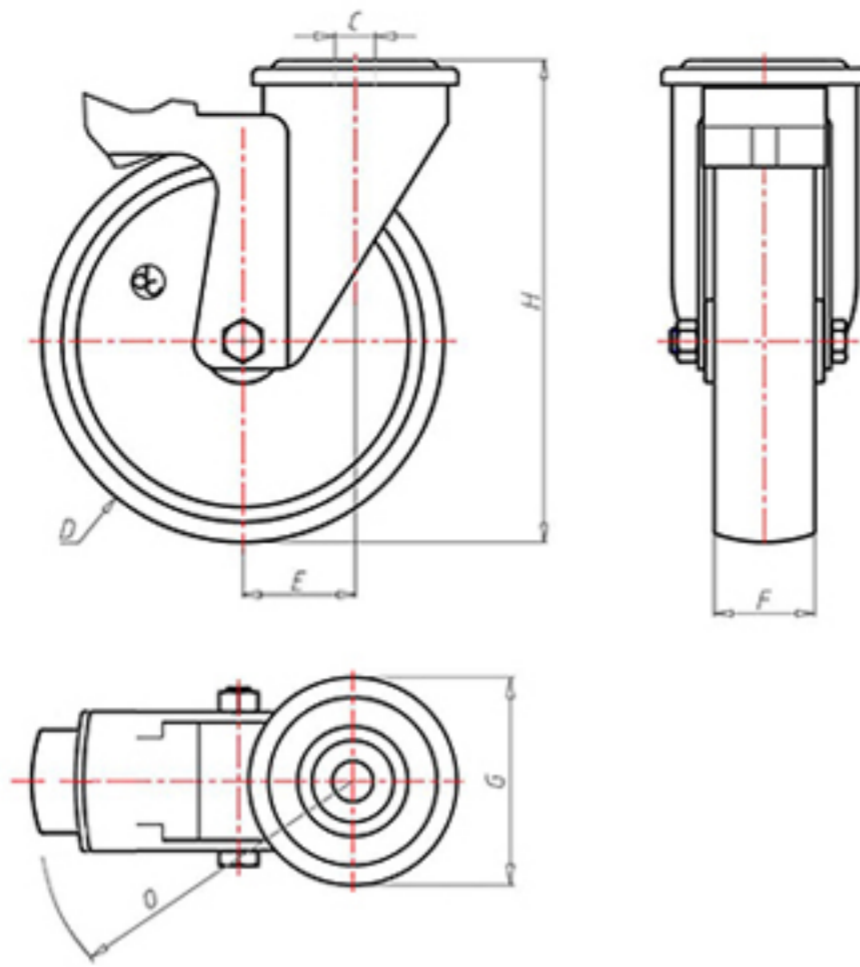

70 Shore D
+90°C
-40°C

	D	100
	F	33
	H	128
	G	Ø 77
	C	Ø 12
	E	42
	O	124
	LC	220

Code for plain bore wheel

NYPX10040FS

Code for wheel with roller bearing

-

Code for wheel with Inox roller bearing

NYPX10040RXFS