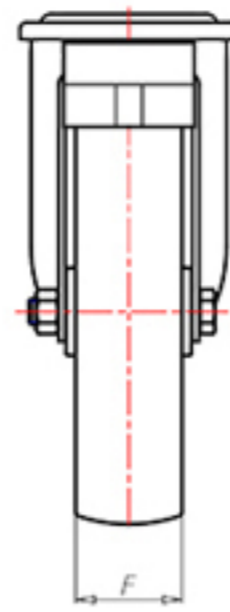

70 Shore D
+90°C
-40°C

| | | |
|--|----|------|
| | D | 80 |
| | F | 33 |
| | H | 108 |
| | G | Ø 77 |
| | C | Ø 12 |
| | E | 40 |
| | O | 124 |
| | LC | 200 |

Code for plain bore wheel

NYPX8040FA

Code for wheel with roller bearing

-

Code for wheel with Inox roller bearing

NYPX8040RXFA