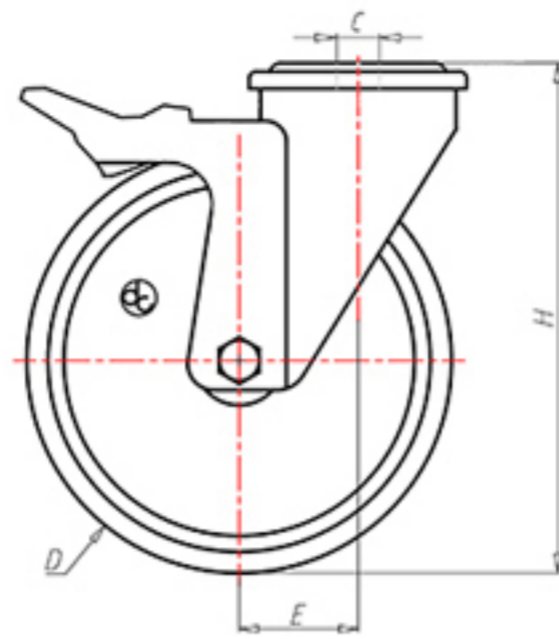

70 Shore D
+90°C
-40°C

| | | |
|--|----|------|
| | D | 80 |
| | F | 33 |
| | H | 108 |
| | G | Ø 77 |
| | C | Ø 12 |
| | E | 40 |
| | O | 124 |
| | LC | 200 |

Code for plain bore wheel

NYPX8040FA

Code for wheel with roller bearing

-

Code for wheel with Inox roller bearing

NYPX8040RXFA