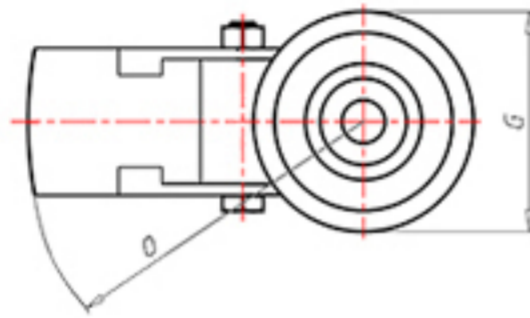

70 Shore D
+90°C
-40°C

| | | |
|--|----|------|
| | D | 80 |
| | F | 33 |
| | H | 108 |
| | G | Ø 77 |
| | C | Ø 12 |
| | E | 40 |
| | O | 124 |
| | LC | 200 |

Code for plain bore wheel

NYPX8040FA

Code for wheel with roller bearing

-

Code for wheel with Inox roller bearing

NYPX8040RXFA