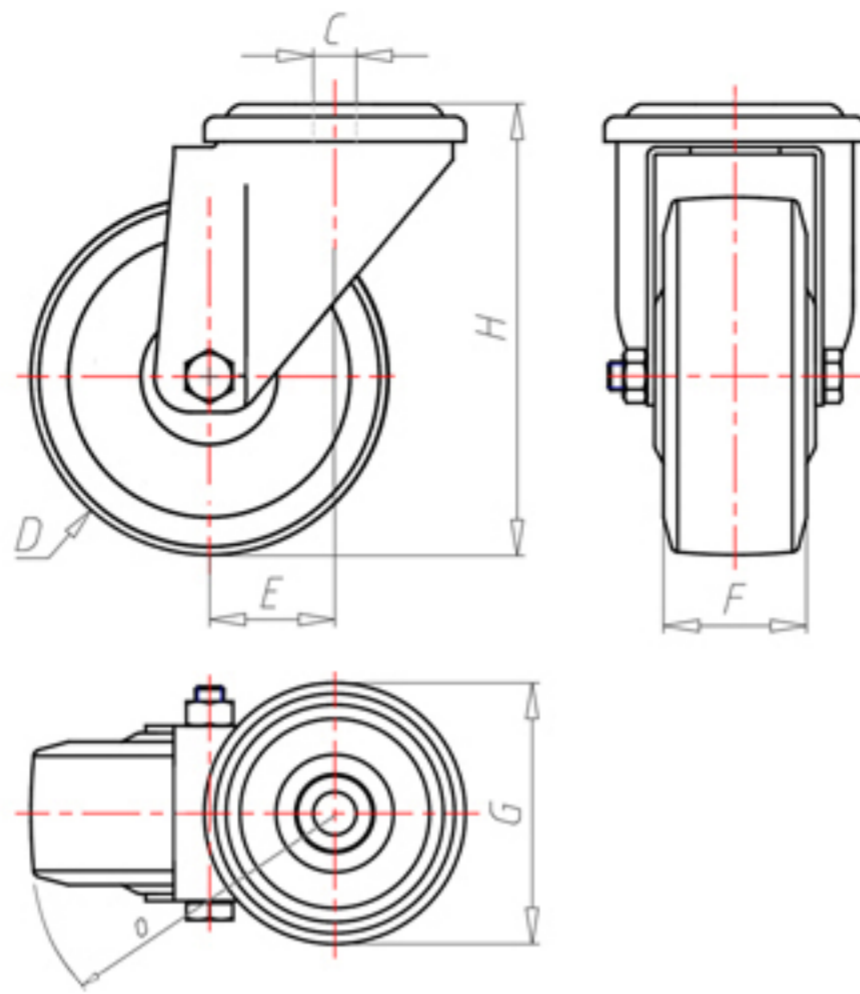

70 Shore D  
+90°C  
-40°C

|  |          |      |
|--|----------|------|
|  | D        | 80   |
|  | F        | 33   |
|  | H        | 108  |
|  | G        | Ø 77 |
|  | C        | Ø 12 |
|  | E        | 40   |
|  | O        | 82   |
|  | Kg<br>LC | 200  |

Code for plain bore wheel

**NYPX8045**

Code for wheel with roller bearing

-

Code for wheel with Inox roller bearing

**NYPX8045RX**