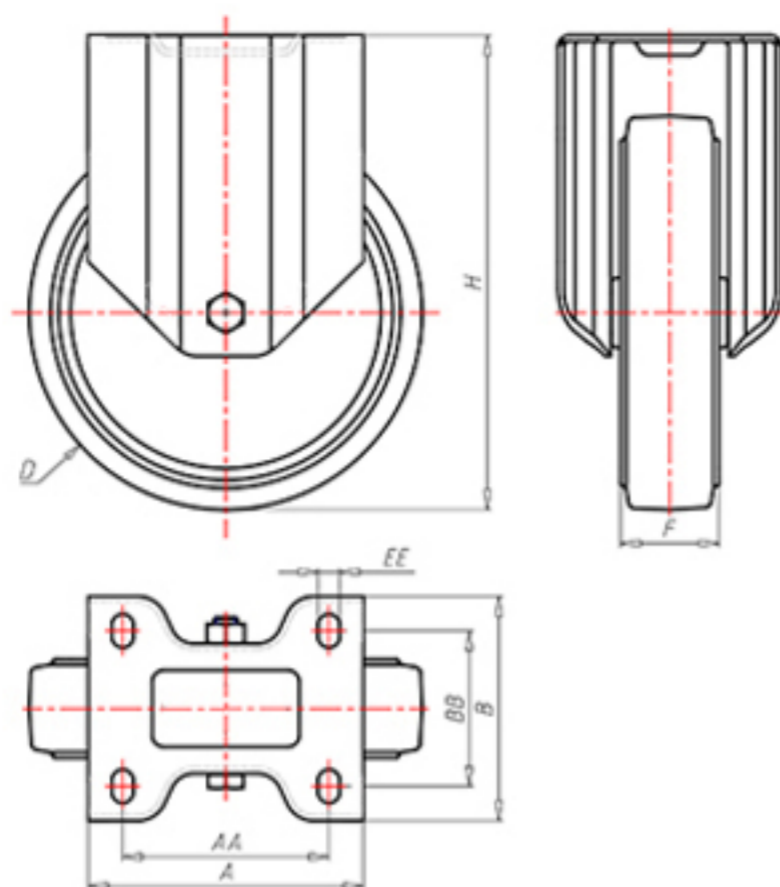

+260°C  
-40°C

	D	100
	F	30
	H	128
	AxB	100x85
	AAxBB	80x60
	EE	9
	LC	120

Code for plain bore wheel

**RFZ100**

Code for wheel with coated bush

**RFZ100BR**

Code for wheel with double BT self-lube bush

**RFZ100BT**

Code for wheel with double HT ball bearing

**RFZ100C**