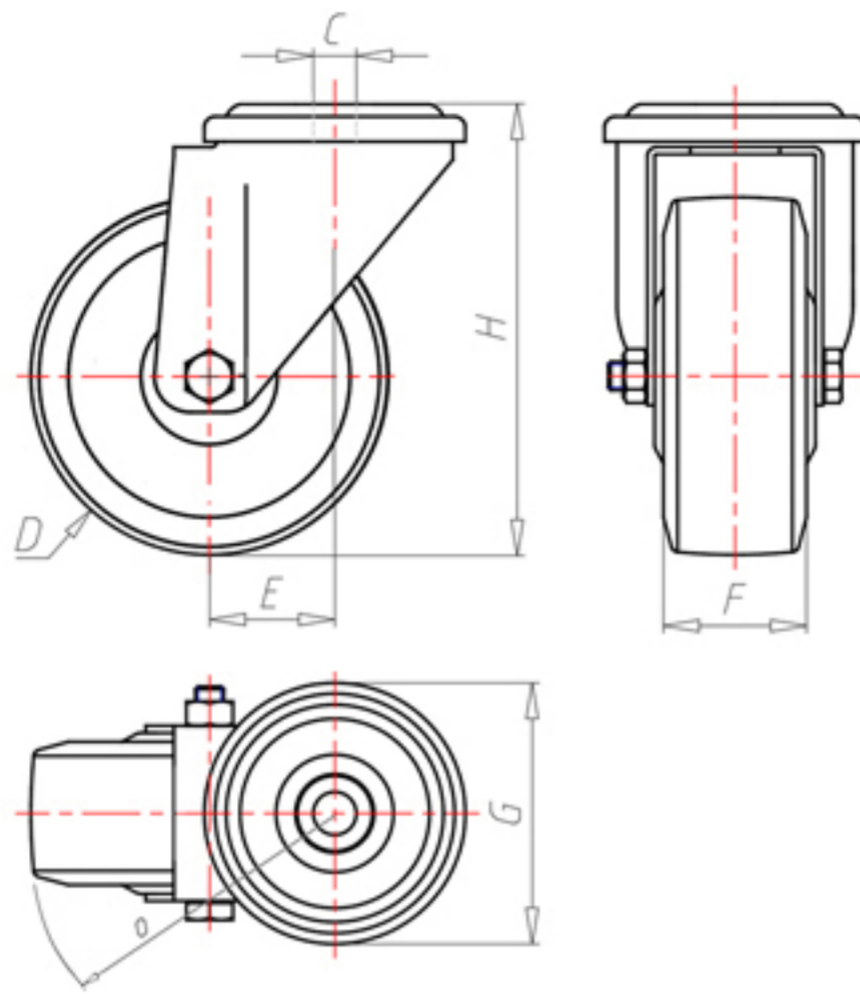

**DITHERM  
RXT**

+300°C  
-40°C

**INOX**

	D	100
	F	30
	H	128
	G	Ø 77
	C	Ø 12
	E	42
	O	92
	LC	120

Code for plain bore wheel

**RPX100W**

Code for wheel with coated bush

**RPX100WBR**

Code for wheel with double BT self-lube bush

**RPX100WBT**

Code for wheel with double HT ball bearing

**RPX100WC**