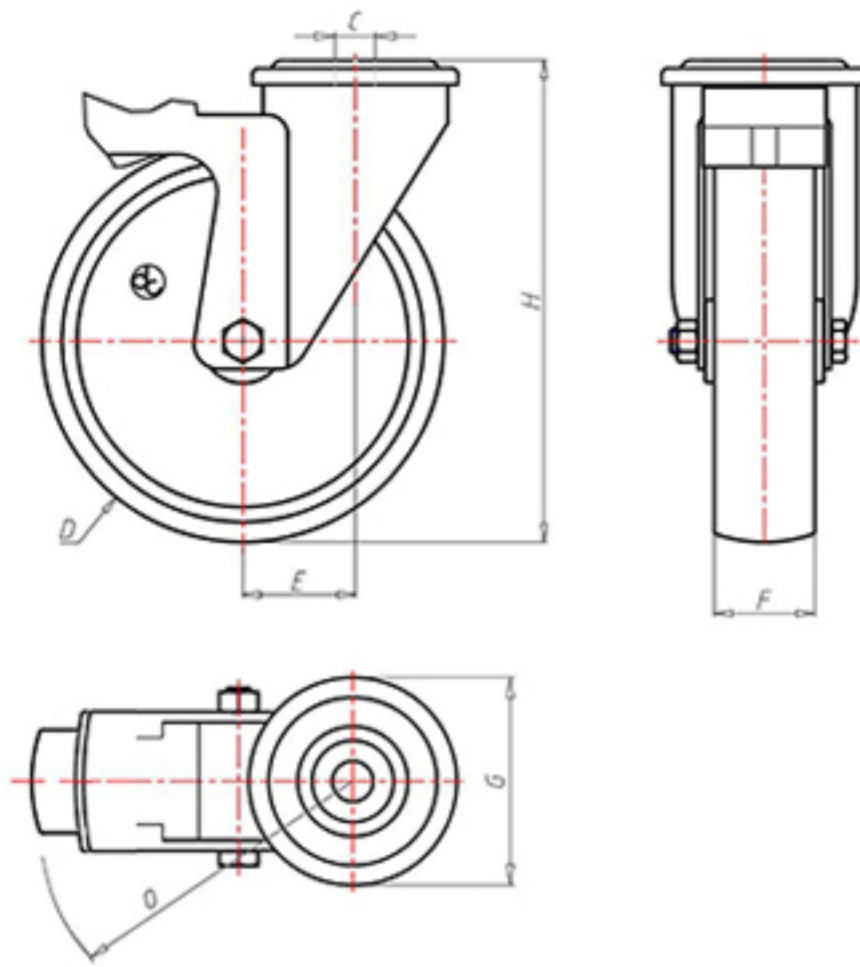

+260°C  
-40°C

	D	100
	F	30
	H	128
	G	Ø 77
	C	Ø 12
	E	42
	O	124
	LC	120

Code for plain bore wheel

**RPZ100FS**

Code for wheel with coated bush

**RPZ100BRFS**

Code for wheel with double BT self-lube bush

**RPZ100BTFS**

Code for wheel with double HT ball bearing

**RPZ100CFS**