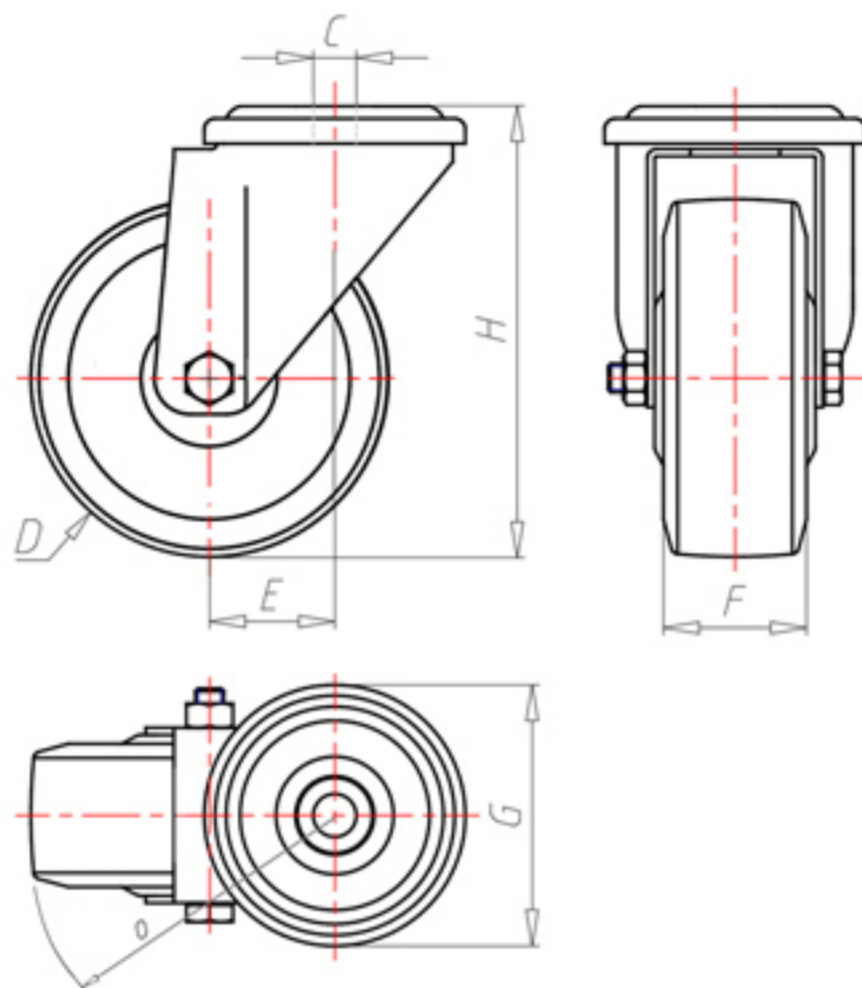

D-NAMIC

92 Shore A
+90°C
-40°C

INOX

	D	125
	F	35
	H	155
	G	Ø 77
	C	Ø 12
	E	44
	O	107
	LC	230

Code for plain bore wheel

XNPX12545

Code for wheel with Inox roller bearing

XNPX12545RX

Code for wheel with double sealed ball bearing

XNPX125C

Code for wheel with double sealed Inox ball bearing

XNPX125CX