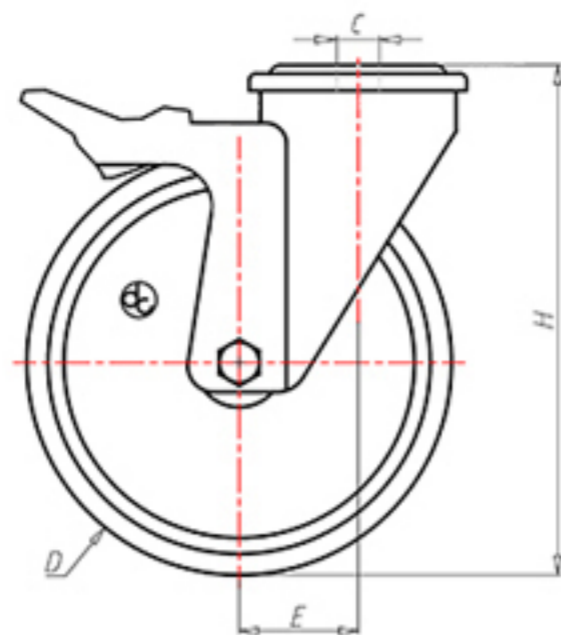

D-NAMIC

92 Shore A
+90°C
-40°C

	D	200
	F	50
	H	232
	G	Ø 102
	C	Ø 16
	E	56
	O	167
	LC	400

Code for plain bore wheel

XNPZ20060FA

Code for wheel with roller bearing

XNPZ20060RFA

Code for wheel with double sealed ball bearing

XNPZ200CFA

Code for wheel with double sealed Inox ball bearing

-