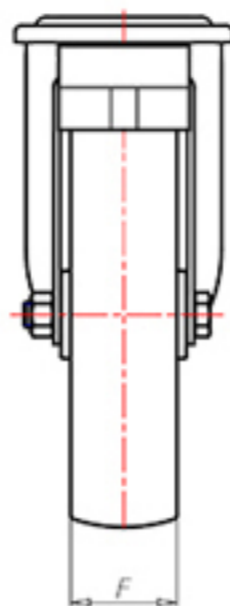

D-NAMIC

92 Shore A
+90°C
-40°C

	D	200
	F	50
	H	232
	G	Ø 102
	C	Ø 16
	E	56
	O	167
	LC	400

Code for plain bore wheel

XNPZ20060FA

Code for wheel with roller bearing

XNPZ20060RFA

Code for wheel with double sealed ball bearing

XNPZ200CFA

Code for wheel with double sealed Inox ball bearing

-