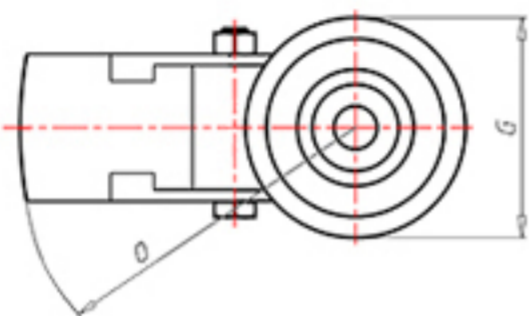

D-NAMIC

92 Shore A
+90°C
-40°C

	D	200
	F	50
	H	232
	G	Ø 102
	C	Ø 16
	E	56
	O	167
	LC	400

Code for plain bore wheel

XNPZ20060FA

Code for wheel with roller bearing

XNPZ20060RFA

Code for wheel with double sealed ball bearing

XNPZ200CFA

Code for wheel with double sealed Inox ball bearing

-