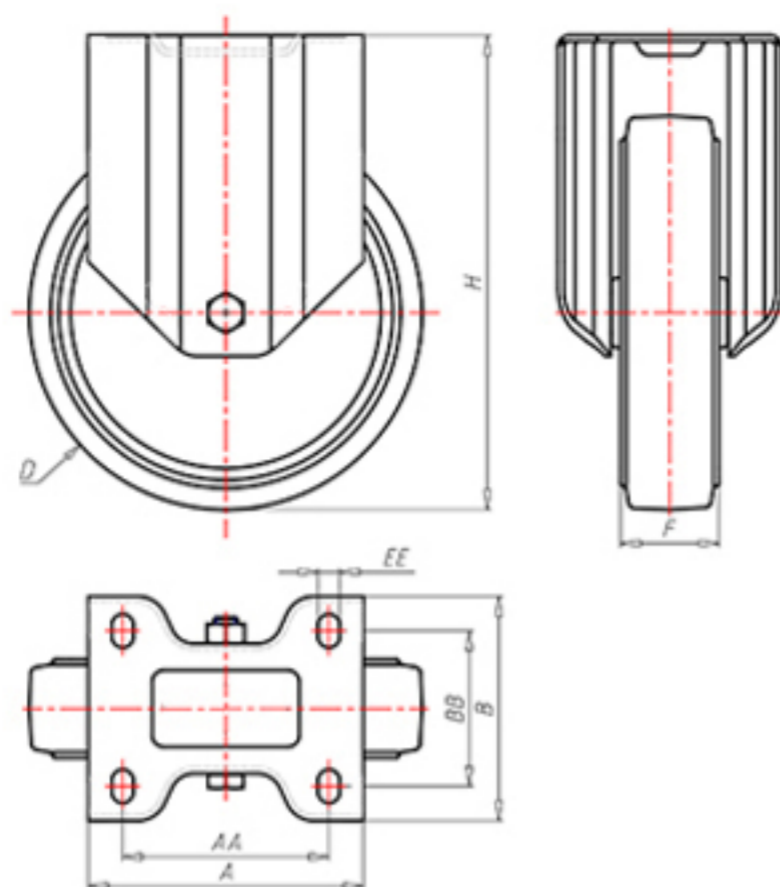

D-FLEX

82 Shore A  
+90°C  
-40°C

INOX

	D	80
	F	33
	H	108
	AxB	100x85
	AAxBB	80x60
	EE	9
	LC	210

Code for plain bore wheel

XSFX8040

Code for wheel with Inox roller bearing

XSFX8040RX

Code for wheel with double sealed ball bearing

XSFX8040C

Code for wheel with double sealed Inox ball bearing

XSFX8040CX