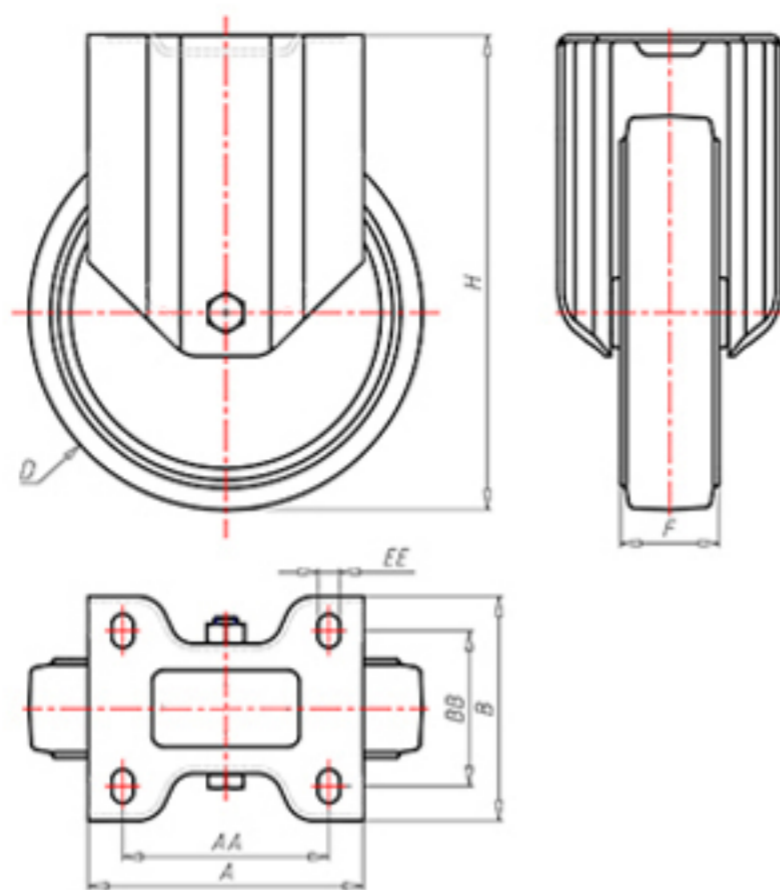

D-FLEX

82 Shore A  
+90°C  
-40°C

INOX

	D	80
	F	33
	H	108
	AxB	100x85
	AAxBB	80x60
	EE	9
	LC	210

Code for plain bore wheel

XSFX8045

Code for wheel with Inox roller bearing

XSFX8045RX

Code for wheel with double sealed ball bearing

XSFX80C

Code for wheel with double sealed Inox ball bearing

XSFX80CX