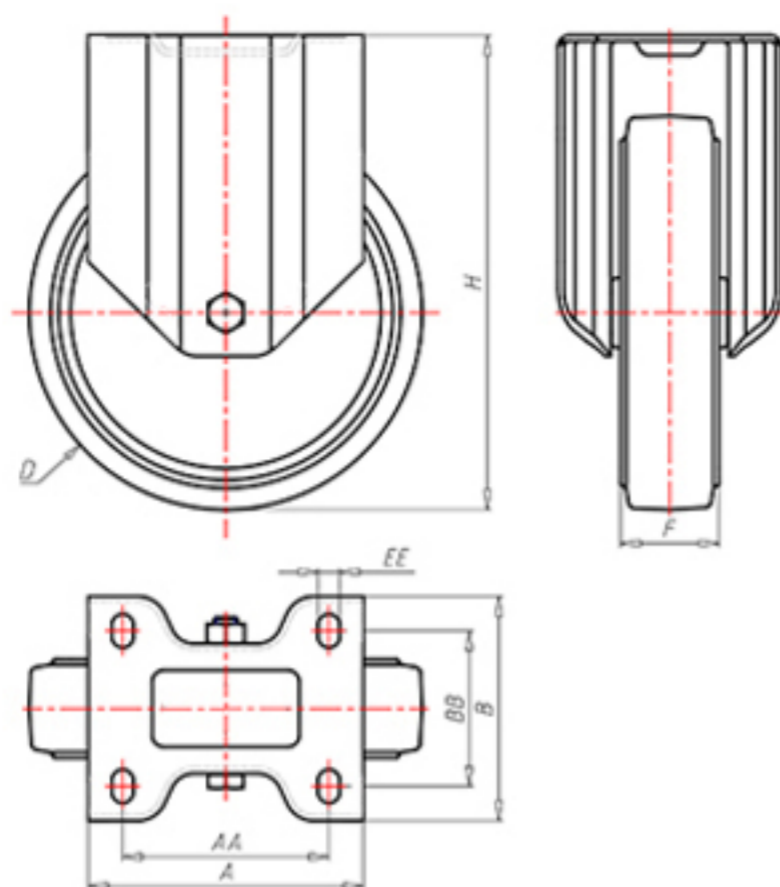

D-FLEX

82 Shore A
+90°C
-40°C

	D	200
	F	50
	H	232
	AxB	135x110
	AAxBB	105x80
	EE	11
	LC	500

Code for plain bore wheel

XSFZ20060

Code for wheel with roller bearing

XSFZ20060R

Code for wheel with double sealed ball bearing

XSFZ200C

Code for wheel with double sealed Inox ball bearing

-