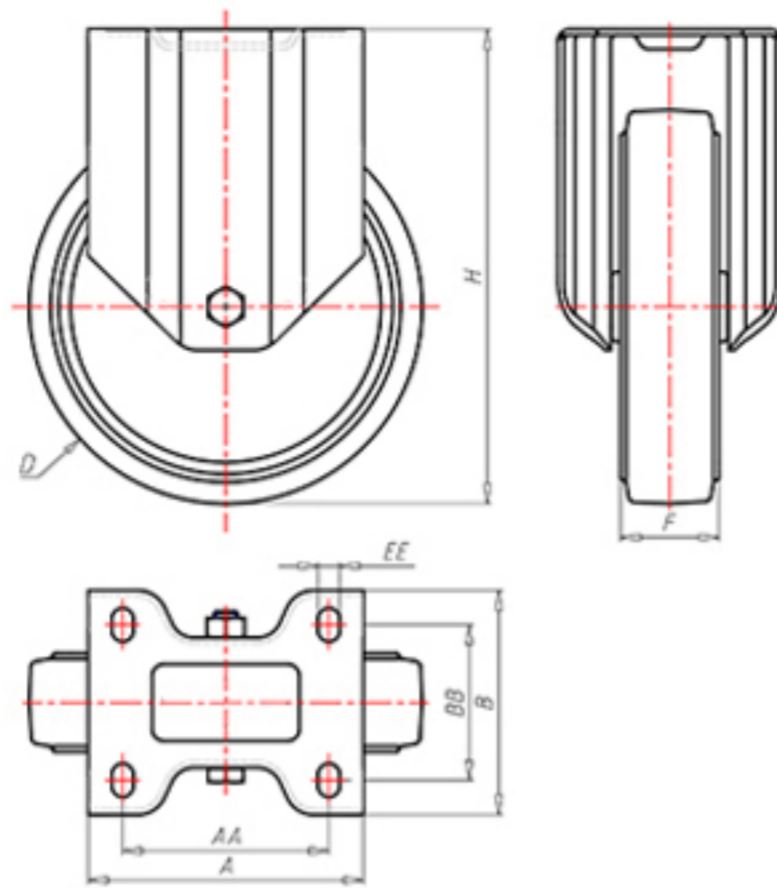

D-FLEX

82 Shore A
+90°C
-40°C

	D	80
	F	33
	H	108
	AxB	100x85
	AAxBB	80x60
	EE	9
	LC	210

Code for plain bore wheel

XSFZ8040

Code for wheel with roller bearing

XSFZ8040R

Code for wheel with double sealed ball bearing

XSFZ8040C

Code for wheel with double sealed Inox ball bearing

-