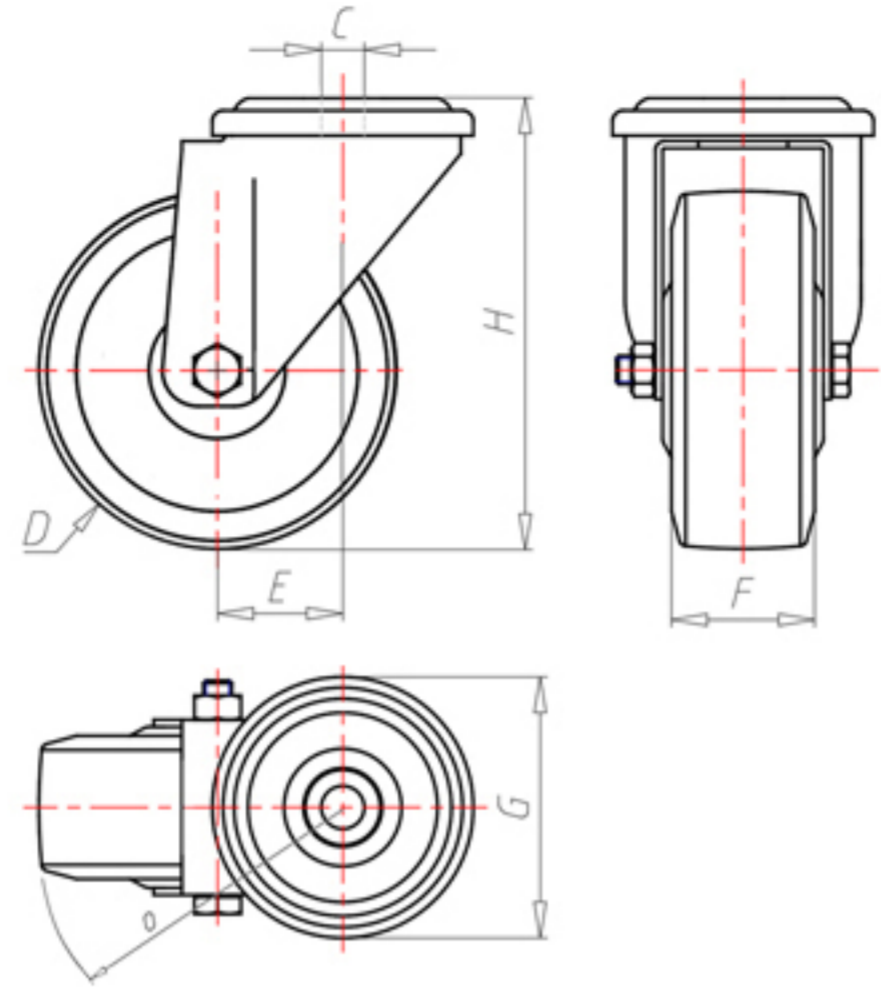

D-FLEX

82 Shore A
+90°C
-40°C

INOX

	D	125
	F	35
	H	155
	G	Ø 77
	C	Ø 12
	E	44
	O	107
	LC	230

Code for plain bore wheel

XSPX12545

Code for wheel with Inox roller bearing

XSPX12545RX

Code for wheel with double sealed ball bearing

XSPX125C

Code for wheel with double sealed Inox ball bearing

XSPX125CX