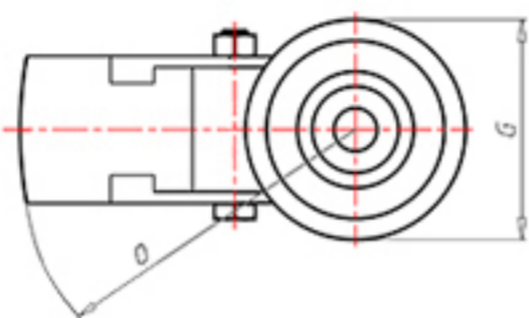

D-FLEX

82 Shore A  
+90°C  
-40°C

INOX

	D	125
	F	35
	H	155
	G	Ø 77
	C	Ø 12
	E	44
	O	124
	LC	230

Code for plain bore wheel

XSPX12545FA

Code for wheel with Inox roller bearing

XSPX12545RXFA

Code for wheel with double sealed ball bearing

XSPX125CFA

Code for wheel with double sealed Inox ball bearing

XSPX125CXFA