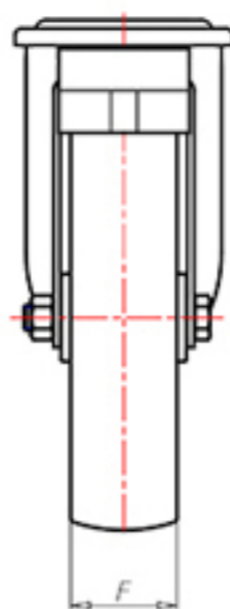

D-FLEX

82 Shore A  
+90°C  
-40°C

INOX

	D	125
	F	35
	H	155
	G	Ø 77
	C	Ø 12
	E	44
	O	124
	LC	230

Code for plain bore wheel

XSPX12545FA

Code for wheel with Inox roller bearing

XSPX12545RXFA

Code for wheel with double sealed ball bearing

XSPX125CFA

Code for wheel with double sealed Inox ball bearing

XSPX125CXFA