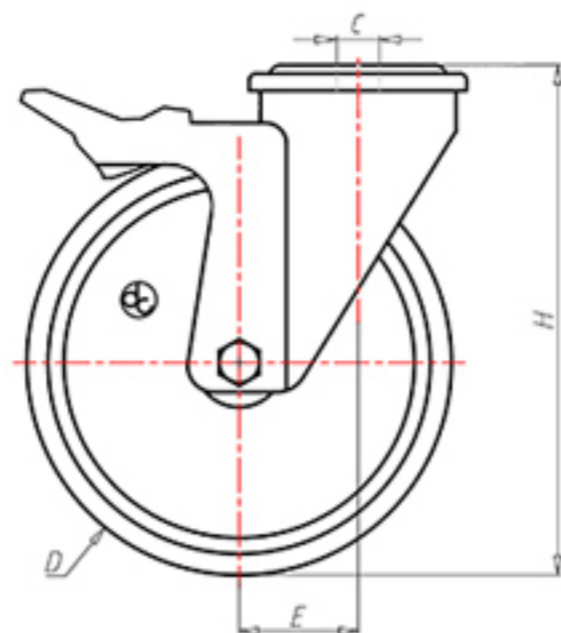

D-FLEX

82 Shore A  
+90°C  
-40°C

INOX

	D	125
	F	35
	H	155
	G	Ø 77
	C	Ø 12
	E	44
	O	124
	LC	230

Code for plain bore wheel

XSPX12545FA

Code for wheel with Inox roller bearing

XSPX12545RXFA

Code for wheel with double sealed ball bearing

XSPX125CFA

Code for wheel with double sealed Inox ball bearing

XSPX125CXFA