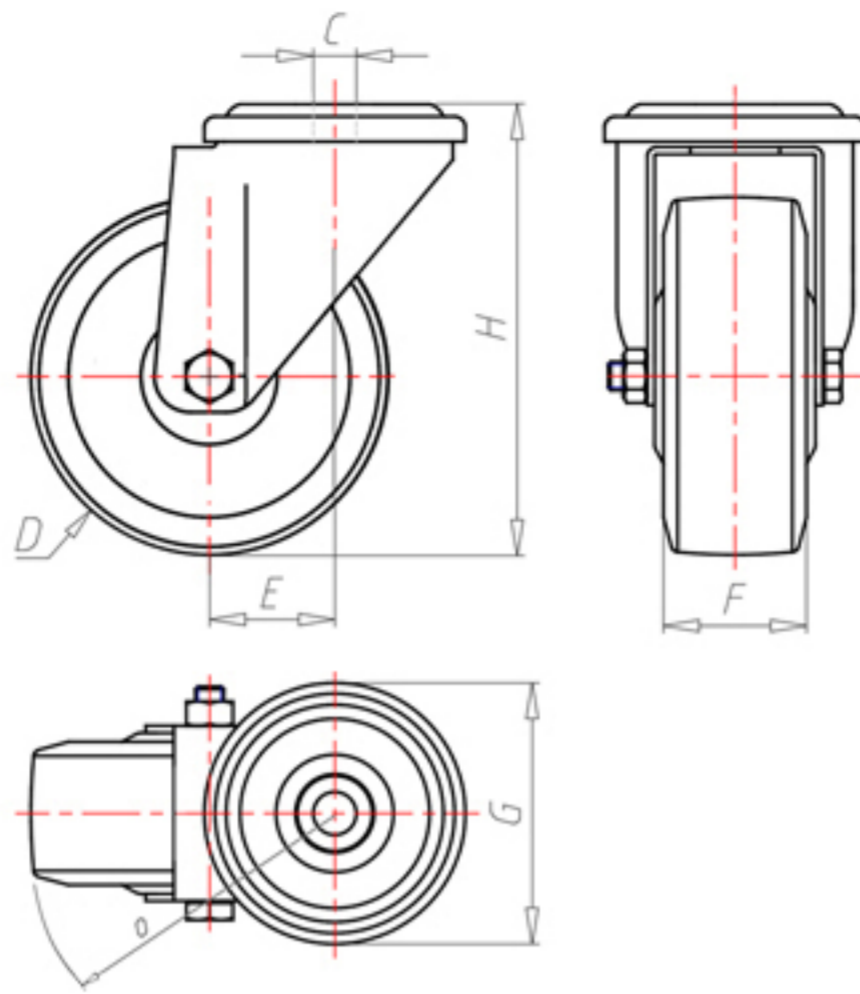

D-FLEX

82 Shore A
+90°C
-40°C

INOX

	D	150
	F	40
	H	181
	G	Ø 77
	C	Ø 12
	E	46
	O	124
	LC	250

Code for plain bore wheel

XSPX15045

Code for wheel with Inox roller bearing

XSPX15045RX

Code for wheel with double sealed ball bearing

XSPX15045C

Code for wheel with double sealed Inox ball bearing

XSPX15045CX